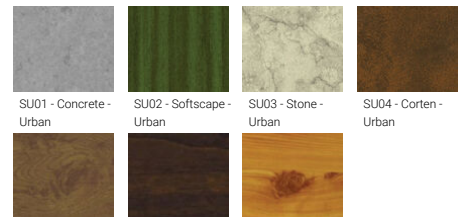

**Optic**

0

**Product colour**

01 - Black (RAL 9011)    03 - White (RAL 9003)    05 - Matt Silver (RAL 9006)

**Special finishes upon request**

SU01 - Concrete - Urban    SU02 - Softscape - Urban    SU03 - Stone - Urban    SU04 - Corten - Urban  
 SW01 - Oak - Woodland    SW02 - Walnut - Woodland    SW03 - Pine - Woodland

**GAVLE 3** (GAV-80144)

**Technical information**

<b>Material</b>	Aluminium	<b>Driver</b>	Constant current (CC)	<b>Product colours</b>	Black, White, Matt Silver, Concrete - Urban, Softscape - Urban, Stone - Urban, Corten - Urban, Oak - Woodland, Walnut - Woodland, Pine - Woodland
<b>Light source</b>	2688 LED	<b>Input voltage</b>	200 mA,	<b>Weight</b>	20.0 kg
<b>Power</b>	148 W	<b>Optic</b>	0	<b>Operating temperature</b>	-20 °C to 40 °C
<b>Lumen</b>	4447 lm	<b>Optic value</b>	102°	<b>Variants (DMX/RDM)</b>	Compatible with EN/ IEC 60598-2-22: Suitable for emergency installations as central supply, non-maintained (Z0)
<b>Efficacy</b>	30 lm/W	<b>CCT / CRI</b>	RGBW30, RGBW40		
<b>Driver option</b>	Remote driver (included)	<b>Dimming type</b>	DMX, DMX/RDM		