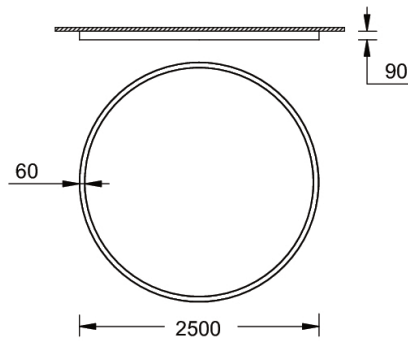

GAVLE 3 (GAV-80144)

Technical information

Material	Aluminium	Driver	Constant current (CC)	Product colours	Black, White, Matt Silver, Concrete - Urban, Softscape - Urban, Stone - Urban, Corten - Urban, Oak - Woodland, Walnut - Woodland, Pine - Woodland
Light source	2688 LED	Input voltage	200 mA,	Weight	20.0 kg
Power	148 W	Optic	0	Operating temperature	-20 °C to 40 °C
Lumen	4447 lm	Optic value	102°	Variants (DMX/RDM)	Compatible with EN/ IEC 60598-2-22: Suitable for emergency installations as central supply, non-maintained (Z0)
Efficacy	30 lm/W	CCT / CRI	RGBW30, RGBW40		
Driver option	Remote driver (included)	Dimming type	DMX, DMX/RDM		

GAV-80144