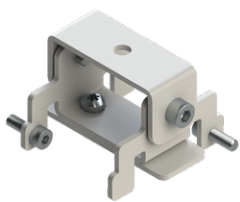

Accessories

Ceiling-mounting bracket (40 mm profile)
A81381