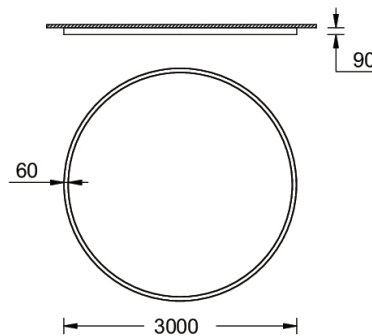

GAVLE 3 (GAV-80151)

Technical information

Material	Aluminium
Light source	1152 LED
Power	147 W
Lumen	13216 - 13795 lm
Efficacy	90 - 94 lm/W
Driver option	Integral control gear for On/Off (-ND), DALI (-DA). Remote driver is included for 1-10V (-DI)
Driver	Constant current (CC)

Input voltage	220-240 V 50/60 Hz
Optic	0
Optic value	102°
CCT / CRI	3000K CRI80, 4000K CRI80
Bug	B3-U1-G2
ULR	0%
ULOR	0%

CIE flux code n°3	96
Dimming type	On/Off, 1-10V, DALI
Product colours	Black, White, Matt Silver, Concrete - Urban, Softscape - Urban, Stone - Urban, Corten - Urban, Oak - Woodland, Walnut - Woodland, Pine - Woodland
Weight	25.5 kg
Operating temperature	-20 °C to 40 °C
Variants (On/Off, 1-10V, DALI)	Compatible with EN/ IEC 60598-2-22: Suitable for emergency installations as central supply, non-maintained (Z0)

GAV-80151