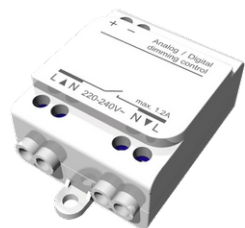

**GAVLE 3** (GAV-80151)

**Product description**

Down - 60x90 mm - 3000 mm

**Luminaire Structure**

- Extruded aluminium bended ring profile with powder coating
- Stainless steel fasteners in grade 316
- Steel brackets for ceiling down mounting option

SW01 - Oak - Woodland    SW02 - Walnut - Woodland    SW03 - Pine - Woodland

**GAVLE 3** (GAV-80151)

**Technical information**

<b>Material</b>	Aluminium
<b>Light source</b>	1152 LED
<b>Power</b>	147 W
<b>Lumen</b>	13216 - 13795 lm
<b>Efficacy</b>	90 - 94 lm/W
<b>Driver option</b>	Integral control gear for On/Off (-ND), DALI (-DA). Remote driver is included for 1-10V (-DI)
<b>Driver</b>	Constant current (CC)

<b>Input voltage</b>	220-240 V 50/60 Hz
<b>Optic</b>	0
<b>Optic value</b>	102°
<b>CCT / CRI</b>	3000K CRI80, 4000K CRI80
<b>Bug</b>	B3-U1-G2
<b>ULR</b>	0%
<b>ULOR</b>	0%

<b>CIE flux code n°3</b>	96
<b>Dimming type</b>	On/Off, 1-10V, DALI
<b>Product colours</b>	Black, White, Matt Silver, Concrete - Urban, Softscape - Urban, Stone - Urban, Corten - Urban, Oak - Woodland, Walnut - Woodland, Pine - Woodland
<b>Weight</b>	25.5 kg
<b>Operating temperature</b>	-20 °C to 40 °C
<b>Variants (On/Off, 1-10V, DALI)</b>	Compatible with EN/ IEC 60598-2-22: Suitable for emergency installations as central supply, non-maintained (Z0)

GAV-80151

**Accessories**

Ceiling-mounting bracket (40 mm profile)  
**A81381**

Wireless bluetooth converter  
**A90291**

Xpress wireless switch  
**A90591**

DALI Control System  
**Control-DALI**