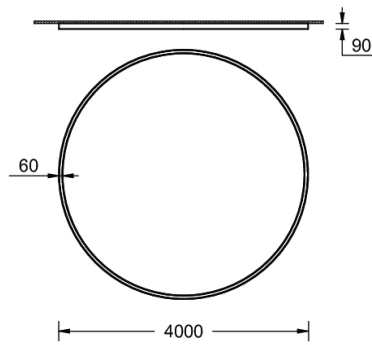

GAVLE 3 (GAV-80161)

Technical information

Material	Aluminium
Light source	1536 LED
Power	206 W
Lumen	20187 - 21072 lm
Efficacy	98 - 102 lm/W
Driver option	Integral control gear for On/Off (-ND), DALI (-DA). Remote driver is included for 1-10V (-DI)
Driver	Constant current (CC)

Input voltage	220-240 V 50/60 Hz
Optic	0
Optic value	102°
CCT / CRI	3000K CRI80, 4000K CRI80
Bug	B4-U1-G2
ULR	0%
ULOR	0%

CIE flux code n°3	96
Dimming type	On/Off, 1-10V, DALI
Product colours	Black, White, Matt Silver, Concrete - Urban, Softscape - Urban, Stone - Urban, Corten - Urban, Oak - Woodland, Walnut - Woodland, Pine - Woodland
Weight	33.8 kg
Operating temperature	-20 °C to 40 °C
Variants (1-10V, DALI)	Compatible with EN/ IEC 60598-2-22: Suitable for emergency installations as central supply, non-maintained (Z0)

GAV-80161