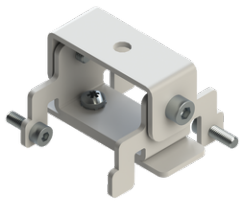

**GAVLE 3** (GAV-80161)

**Product description**

Down - 60x90 mm - 4000 mm

**Luminaire Structure**

- Extruded aluminium bended ring profile with powder coating
- Stainless steel fasteners in grade 316
- Steel brackets for ceiling down mounting option
- Opal PMMA diffuser (UGR <19) for glare control
- Up and down light distribution options
- Passive thermal management
- Integral control gear
- Remote driver is included for dimming type: 1-10V (-DI) for GAV-80101, GAV-80111, GAV-80121, GAV-80131, GAV-80141, GAV-80151, GAV-80161, GAV-80171, GAV-80201, GAV-80211, GAV-80221, GAV-80231, GAV-80241, GAV-80251, GAV-80261, GAV-80271
- Wireless control available through Bluetooth connection

SW01 - Oak - Woodland    SW02 - Walnut - Woodland    SW03 - Pine - Woodland

**GAVLE 3** (GAV-80161)

**Technical information**

<b>Material</b>	Aluminium
<b>Light source</b>	1536 LED
<b>Power</b>	206 W
<b>Lumen</b>	20187 - 21072 lm
<b>Efficacy</b>	98 - 102 lm/W
<b>Driver option</b>	Integral control gear for On/Off (-ND), DALI (-DA). Remote driver is included for 1-10V (-DI)
<b>Driver</b>	Constant current (CC)

GAV-80161

**Accessories**

Ceiling-mounting bracket (40 mm profile)  
**A81381**

Wireless bluetooth converter  
**A90291**

Xpress wireless switch  
**A90591**

DALI Control System  
**Control-DALI**