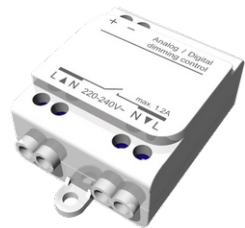

**GAVLE 3** (GAV-80161)

**Product description**

Down - 60x90 mm - 4000 mm

**Luminaire Structure**

- Extruded aluminium bended ring profile with powder coating
- Stainless steel fasteners in grade 316
- Steel brackets for ceiling down mounting option
- Opal PMMA diffuser (UGR <19) for glare control
- Up and down light distribution options
- Passive thermal management
- Integral control gear
- Remote driver is included for dimming type: 1-10V (-DI) for GAV-80101, GAV-80111, GAV-80121, GAV-80131, GAV-80141, GAV-80151, GAV-80161, GAV-80171, GAV-80201, GAV-80211, GAV-80221, GAV-80231, GAV-80241, GAV-80251, GAV-80261, GAV-80271
- Wireless control available through Bluetooth connection

SW01 - Oak - Woodland    SW02 - Walnut - Woodland    SW03 - Pine - Woodland

**GAVLE 3** (GAV-80161)

**Technical information**

<b>Material</b>	Aluminium
<b>Light source</b>	1536 LED
<b>Power</b>	206 W
<b>Lumen</b>	20187 - 21072 lm
<b>Efficacy</b>	98 - 102 lm/W
<b>Driver option</b>	Integral control gear for On/Off (-ND), DALI (-DA). Remote driver is included for 1-10V (-DI)
<b>Driver</b>	Constant current (CC)

<b>Input voltage</b>	220-240 V 50/60 Hz
<b>Optic</b>	0
<b>Optic value</b>	102°
<b>CCT / CRI</b>	3000K CRI80, 4000K CRI80
<b>Bug</b>	B4-U1-G2
<b>ULR</b>	0%
<b>ULOR</b>	0%

<b>CIE flux code n°3</b>	96
<b>Dimming type</b>	On/Off, 1-10V, DALI
<b>Product colours</b>	Black, White, Matt Silver, Concrete - Urban, Softscape - Urban, Stone - Urban, Corten - Urban, Oak - Woodland, Walnut - Woodland, Pine - Woodland
<b>Weight</b>	33.8 kg
<b>Operating temperature</b>	-20 °C to 40 °C
<b>Variants (1-10V, DALI)</b>	Compatible with EN/ IEC 60598-2-22: Suitable for emergency installations as central supply, non-maintained (Z0)

GAV-80161

**Accessories**

Ceiling-mounting bracket (40 mm profile)  
**A81381**

Wireless bluetooth converter  
**A90291**

Xpress wireless switch  
**A90591**

DALI Control System  
**Control-DALI**