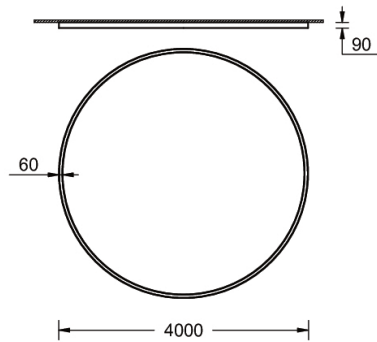

GAVLE 3 (GAV-80164)

Technical information

Material	Aluminium	Driver	Constant current (CC)	Product colours	Black, White, Matt Silver, Concrete - Urban, Softscape - Urban, Stone - Urban, Corten - Urban, Oak - Woodland, Walnut - Woodland, Pine - Woodland
Light source	3840 LED	Input voltage	200 mA,	Weight	39.4 kg
Power	216 W	Optic	0	Operating temperature	-20 °C to 40 °C
Lumen	7375 lm	Optic value	102°	Variants (DMX/RDM)	Compatible with EN/ IEC 60598-2-22: Suitable for emergency installations as central supply, non-maintained (Z0)
Efficacy	34 lm/W	CCT / CRI	RGBW30, RGBW40		
Driver option	Remote driver (included)	Dimming type	DMX, DMX/RDM		

GAV-80164