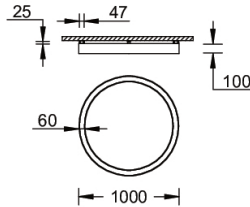

GAVLE 3 (GAV-80211)

Technical information

Material	Aluminium
Light source	384 & 384 LED
Power	98 W
Lumen	9990 - 10428 lm
Efficacy	102 - 106 lm/W
Driver option	Integral control gear for On/Off (-ND), DALI (-DA). Remote driver is included for 1-10V (-DI)

Driver	Constant current (CC)
Input voltage	220-240 V 50/60 Hz
Optic	0
Optic value	Opal
CCT / CRI	3000K CRI80, 4000K CRI80
Dimming type	On/Off, 1-10V, DALI

Product colours	Black, White, Matt Silver, Concrete - Urban, Softscape - Urban, Stone - Urban, Corten - Urban, Oak - Woodland, Walnut - Woodland, Pine - Woodland
Weight	8.9 kg
Operating temperature	-20 °C to 40 °C
Variants (On/Off, 1-10V, DALI)	Compatible with EN/ IEC 60598-2-22: Suitable for emergency installations as central supply, non-maintained (Z0)

GAV-80211