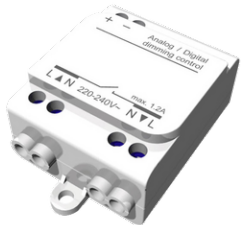

Accessories

Wireless bluetooth converter
A90291