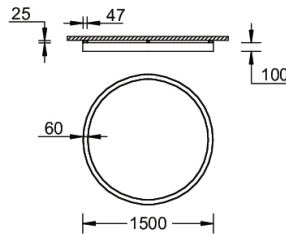

GAVLE 3 (GAV-80221)

Technical information

Material	Aluminium
Light source	576 & 576 LED
Power	146 W
Lumen	15329 - 16001 lm
Efficacy	105 - 110 lm/W
Driver option	Integral control gear for On/Off (-ND), DALI (-DA). Remote driver is included for 1-10V (-DI)

Driver	Constant current (CC)
Input voltage	220-240 V 50/60 Hz
Optic	0
Optic value	Opal
CCT / CRI	3000K CRI80, 4000K CRI80
Dimming type	On/Off, 1-10V, DALI

Product colours	Black, White, Matt Silver, Concrete - Urban, Softscape - Urban, Stone - Urban, Corten - Urban, Oak - Woodland, Walnut - Woodland, Pine - Woodland
Weight	13.9 kg
Operating temperature	-20 °C to 40 °C
Variants (On/Off, 1-10V)	Compatible with EN/ IEC 60598-2-22: Suitable for emergency installations as central supply, non-maintained (Z0)

GAV-80221