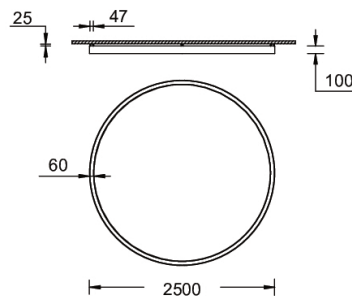

GAVLE 3 (GAV-80242)

Technical information

Material	Aluminium
Light source	1920 & 1920 LED
Power	250 W
Lumen	26433 lm
Efficacy	106 lm/W
Driver option	Integral control gear

Driver	Constant current (CC)
Input voltage	220-240 V 50/60 Hz
Optic	0
Optic value	102°
CCT / CRI	TW (2700K - 6500K)
Dimming type	DALI

Product colours	Black, White, Matt Silver, Concrete - Urban, Softscape - Urban, Stone - Urban, Corten - Urban, Oak - Woodland, Walnut - Woodland, Pine - Woodland
Weight	24.8 kg
Operating temperature	-20 °C to 40 °C
Variants (DALI)	Compatible with EN/ IEC 60598-2-22: Suitable for emergency installations as central supply, non-maintained (Z0)

GAV-80242