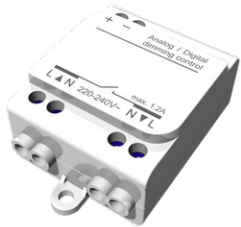

Accessories

Wireless bluetooth converter
A90291