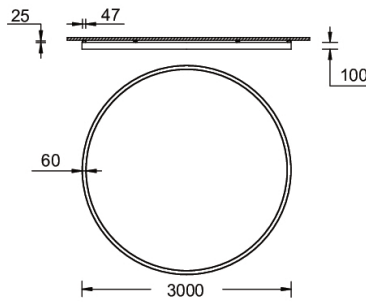

GAVLE 3 (GAV-80251)

Technical information

Material	Aluminium
Light source	1152 & 1152 LED
Power	294 W
Lumen	29041 - 30314 lm
Efficacy	99 - 103 lm/W
Driver option	Integral control gear for On/Off (-ND), DALI (-DA). Remote driver is included for 1-10V (-DI)

Driver	Constant current (CC)
Input voltage	220-240 V 50/60 Hz
Optic	0
Optic value	Opal
CCT / CRI	3000K CRI80, 4000K CRI80
Dimming type	On/Off, 1-10V, DALI

Product colours	Black, White, Matt Silver, Concrete - Urban, Softscape - Urban, Stone - Urban, Corten - Urban, Oak - Woodland, Walnut - Woodland, Pine - Woodland
Weight	30.9 kg
Operating temperature	-20 °C to 40 °C
Variants (On/Off, 1-10V, DALI)	Compatible with EN/ IEC 60598-2-22: Suitable for emergency installations as central supply, non-maintained (Z0)

GAV-80251