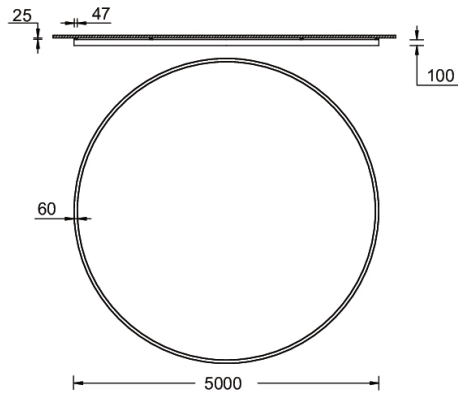

GAVLE 3 (GAV-80271)

Technical information

Material	Aluminium
Light source	1920 & 1920 LED
Power	499 W
Lumen	50359 - 52567 lm
Efficacy	101 - 105 lm/W
Driver option	Integral control gear for On/Off (-ND), DALI (-DA). Remote driver is included for 1-10V (-DI)

Driver	Constant current (CC)
Input voltage	220-240 V 50/60 Hz
Optic	0
Optic value	Opal
CCT / CRI	3000K CRI80, 4000K CRI80
Dimming type	On/Off, 1-10V, DALI

Product colours	Black, White, Matt Silver, Concrete - Urban, Softscape - Urban, Stone - Urban, Corten - Urban, Oak - Woodland, Walnut - Woodland, Pine - Woodland
Weight	48.8 kg
Operating temperature	-20 °C to 40 °C
Variants (1-10V, DALI)	Compatible with EN/ IEC 60598-2-22: Suitable for emergency installations as central supply, non-maintained (Z0)

GAV-80271