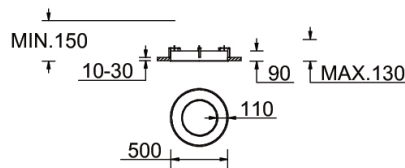

GAVLE 2 (GAV-80301)

Technical information

Material	Aluminium
Light source	288 LED
Power	37 W
Lumen	3952 - 4125 lm
Efficacy	107 - 111 lm/W
Driver option	Integral control gear
Driver	Constant current (CC)
Input voltage	220-240 V 50/60 Hz

Optic	0
Optic value	106°
CCT / CRI	3000K CRI80, 4000K CRI80
Bug	B2-U0-G1
ULR	0%
ULOR	0%
CIE flux code n°3	96
Dimming type	On/Off, 1-10V, DALI

Product colours	Black, White, Matt Silver, Concrete - Urban, Softscape - Urban, Stone - Urban, Corten - Urban, Oak - Woodland, Walnut - Woodland, Pine - Woodland
Weight	4.5 kg
Operating temperature	-20 °C to 40 °C
MacAdam Ellipse	3 SDCM
Lifetime L90B10 (hours)	> 23,000
Lifetime L80B10 (hours)	> 45,000
Lifetime L80B50 (hours)	> 50,000
Variants (On/Off, 1-10V, DALI)	Compatible with EN/ IEC 60598-2-22: Suitable for emergency installations as central supply, non-maintained (Z0)

Gavle 500