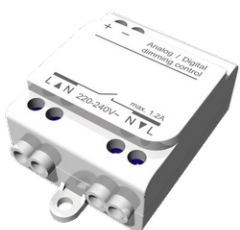

Accessories

Wireless bluetooth converter
A90291