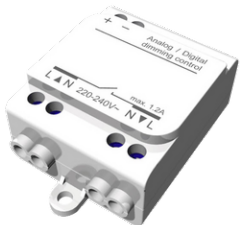

Accessories

Wireless bluetooth converter
A90291