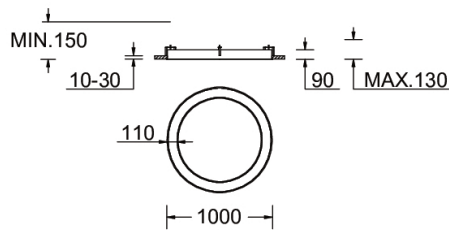

GAVLE 2 (GAV-80312)

Technical information

Material	Aluminium
Light source	1344 LED
Power	86 W
Lumen	9913 lm
Efficacy	115 lm/W
Driver option	Integral control gear

Driver	Constant current (CC)
Input voltage	220-240 V 50/60 Hz
Optic	0
Optic value	106°
CCT / CRI	TW (2700K - 6500K)
Dimming type	DALI

Product colours	Black, White, Matt Silver, Concrete - Urban, Softscape - Urban, Stone - Urban, Corten - Urban, Oak - Woodland, Walnut - Woodland, Pine - Woodland
Weight	9.6 kg
Operating temperature	-20 °C to 40 °C
Variants (DALI)	Compatible with EN/ IEC 60598-2-22: Suitable for emergency installations as central supply, non-maintained (Z0)

Gavle 1000