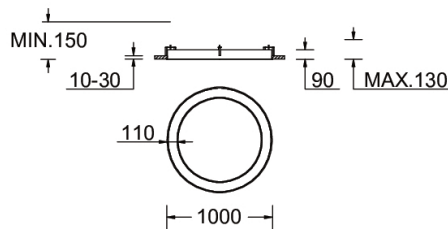

GAVLE 2 (GAV-80313)

Technical information

Material	Aluminium
Light source	2688 LED
Power	93 W
Lumen	3470 lm
Efficacy	37 lm/W
Driver option	Integral control gear

Driver	Constant current (CC)
Input voltage	220-240 V 50/60 Hz
Optic	0
Optic value	106°
CCT / CRI	RGBW30, RGBW40
Dimming type	Bluetooth

Product colours	Black, White, Matt Silver, Concrete - Urban, Softscape - Urban, Stone - Urban, Corten - Urban, Oak - Woodland, Walnut - Woodland, Pine - Woodland
Weight	8.7 kg
Operating temperature	-20 °C to 40 °C
Variants (Bluetooth)	Compatible with EN/ IEC 60598-2-22: Suitable for emergency installations as central supply, non-maintained (Z0)

Gavle 1000