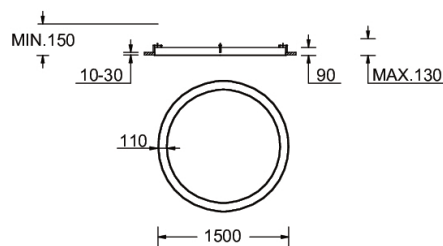

GAVLE 2 (GAV-80321)

Technical information

Material	Aluminium	Driver	Constant current (CC)	Product colours	Black, White, Matt Silver, Concrete - Urban, Softscape - Urban, Stone - Urban, Corten - Urban, Oak - Woodland, Walnut - Woodland, Pine - Woodland
Light source	960 LED	Input voltage	220-240 V 50/60 Hz	Weight	14.9 kg
Power	122 W	Optic	0	Operating temperature	-20 °C to 40 °C
Lumen	14280 - 14907 lm	Optic value	Opal	Variants (On/Off, DALI)	Compatible with EN/ IEC 60598-2-22: Suitable for emergency installations as central supply, non-maintained (Z0)
Efficacy	117 - 122 lm/W	CCT / CRI	3000K CRI80, 4000K CRI80		
Driver option	Integral control gear	Dimming type	On/Off, DALI		

GAV-80321