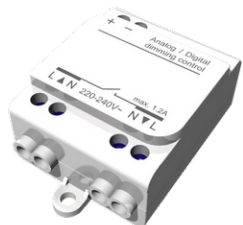

Accessories

Wireless bluetooth converter
A90291