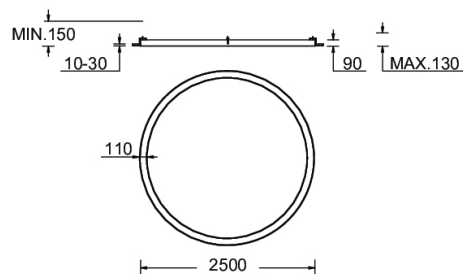

GAVLE 2 (GAV-80343)

Technical information

Material	Aluminium	Driver	Constant current (CC)	Product colours	Black, White, Matt Silver, Concrete - Urban, Softscape - Urban, Stone - Urban, Corten - Urban, Oak - Woodland, Walnut - Woodland, Pine - Woodland
Light source	6912 LED	Input voltage	220-240 V 50/60 Hz	Weight	26.3 kg
Power	240 W	Optic	0	Operating temperature	-20 °C to 40 °C
Lumen	9359 lm	Optic value	Opal	Variants (Bluetooth)	Compatible with EN/ IEC 60598-2-22: Suitable for emergency installations as central supply, non-maintained (Z0)
Efficacy	39 lm/W	CCT / CRI	RGBW40		
Driver option	Integral control gear	Dimming type	Bluetooth		

GAV-80343