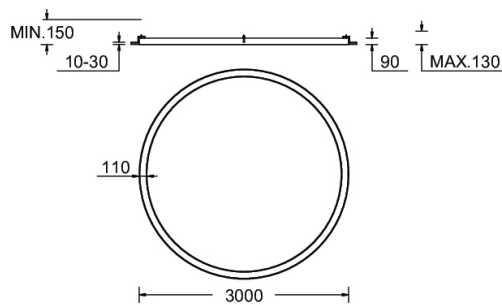

GAVLE 2 (GAV-80353)

Technical information

Material	Aluminium	Driver	Constant current (CC)	Product colours	Black, White, Matt Silver, Concrete - Urban, Softscape - Urban, Stone - Urban, Corten - Urban, Oak - Woodland, Walnut - Woodland, Pine - Woodland
Light source	7680 LED	Input voltage	220-240 V 50/60 Hz	Weight	35.7 kg
Power	267 W	Optic	0	Operating temperature	-20 °C to 40 °C
Lumen	10311 lm	Optic value	Opal	Variants (Bluetooth)	Compatible with EN/ IEC 60598-2-22: Suitable for emergency installations as central supply, non-maintained (Z0)
Efficacy	39 lm/W	CCT / CRI	RGBW40		
Driver option	Integral control gear	Dimming type	Bluetooth		

GAV-80353