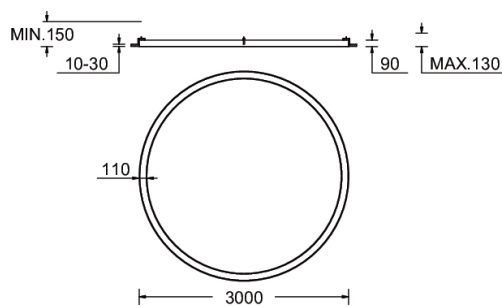

GAVLE 2 (GAV-80354)

Technical information

Material	Aluminium	Driver	Constant current (CC)	Product colours	Black, White, Matt Silver, Concrete - Urban, Softscape - Urban, Stone - Urban, Corten - Urban, Oak - Woodland, Walnut - Woodland, Pine - Woodland
Light source	7680 LED	Input voltage	220-240 V 50/60 Hz	Weight	35.7 kg
Power	267 W	Optic	0	Operating temperature	-20 °C to 40 °C
Lumen	10311 lm	Optic value	102°	Variants (DMX/RDM)	Compatible with EN/ IEC 60598-2-22: Suitable for emergency installations as central supply, non-maintained (Z0)
Efficacy	39 lm/W	CCT / CRI	RGBW30, RGBW40		
Driver option	Integral control gear	Dimming type	DMX, DMX/RDM		

GAV-80354