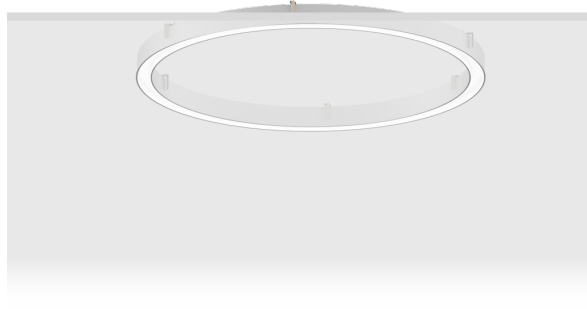

GAVLE 2 (GAV-80354)

Product description

Down - 110x90 mm - 3000 mm - RGBW DMX

Luminaire Structure

- Extruded aluminium bended profile with powder coating
- Stainless steel fasteners in grade 316
- Stainless steel brackets and screws for mounting
- Opal PMMA diffuser (UGR <19) for glare control
- Up and down light distribution options
- Passive thermal management
- Integral control gear
- Remote driver is included for dimming type: 1-10V (-DI) for GAV-80001, GAV-80011, GAV-80021, GAV-80031, GAV-80041, GAV-80051, GAV-80061, GAV-80071
- Wireless control available through Bluetooth connection
- Daylight and occupancy sensor options

Optic

0

Product colour

01 - Black (RAL 9011) 03 - White (RAL 9003) 05 - Matt Silver (RAL 9006)

Special finishes upon request

SU01 - Concrete - Urban SU02 - Softscape - Urban SU03 - Stone - Urban SU04 - Corten - Urban

SW01 - Oak - Woodland SW02 - Walnut - Woodland SW03 - Pine - Woodland

GAVLE 2 (GAV-80354)

Technical information

Material	Aluminium	Driver	Constant current (CC)	Product colours	Black, White, Matt Silver, Concrete - Urban, Softscape - Urban, Stone - Urban, Corten - Urban, Oak - Woodland, Walnut - Woodland, Pine - Woodland
Light source	7680 LED	Input voltage	220-240 V 50/60 Hz	Weight	35.7 kg
Power	267 W	Optic	0	Operating temperature	-20 °C to 40 °C
Lumen	10311 lm	Optic value	102°	Variants (DMX/RDM)	Compatible with EN/ IEC 60598-2-22: Suitable for emergency installations as central supply, non-maintained (Z0)
Efficacy	39 lm/W	CCT / CRI	RGBW30, RGBW40		
Driver option	Integral control gear	Dimming type	DMX, DMX/RDM		