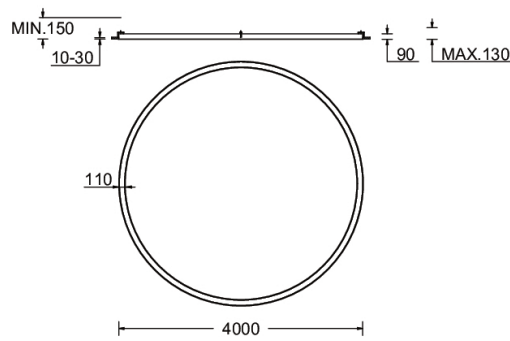

GAVLE 2 (GAV-80363)

Technical information

Material	Aluminium
Light source	10752 LED
Power	373 W
Lumen	14446 lm
Efficacy	39 lm/W
Driver option	Integral control gear

Driver	Constant current (CC)
Input voltage	220-240 V 50/60 Hz
Optic	0
Optic value	Opal
CCT / CRI	RGBW40
Dimming type	Bluetooth

Product colours	Black, White, Matt Silver, Concrete - Urban, Softscape - Urban, Stone - Urban, Corten - Urban, Oak - Woodland, Walnut - Woodland, Pine - Woodland
Weight	45.3 kg
Operating temperature	-20 °C to 40 °C
Variants (Bluetooth)	Compatible with EN/ IEC 60598-2-22: Suitable for emergency installations as central supply, non-maintained (Z0)

GAV-80363