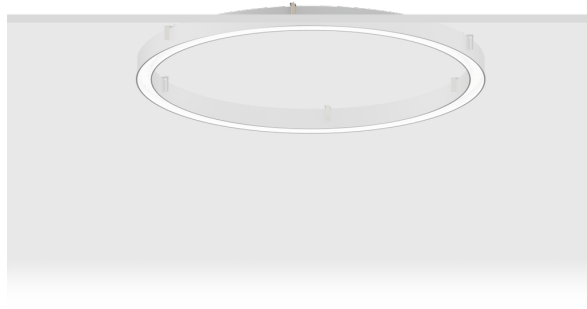

GAVLE 2 (GAV-80374)

Product description

Down - 110x90 mm - 5000 mm - RGBW DMX

Luminaire Structure

- Extruded aluminium bended profile with powder coating
- Stainless steel fasteners in grade 316
- Stainless steel brackets and screws for mounting
- Opal PMMA diffuser (UGR <19) for glare control
- Up and down light distribution options
- Passive thermal management
- Integral control gear
- Remote driver is included for dimming type: 1-10V (-DI) for GAV-80001, GAV-80011, GAV-80021, GAV-80031, GAV-80041, GAV-80051, GAV-80061, GAV-80071
- Wireless control available through Bluetooth connection
- Daylight and occupancy sensor options

Optic

0

Product colour

01 - Black (RAL 9011) 03 - White (RAL 9003) 05 - Matt Silver (RAL 9006)

Special finishes upon request

SU01 - Concrete - Urban SU02 - Softscape - Urban SU03 - Stone - Urban SU04 - Corten - Urban

SW01 - Oak - Woodland SW02 - Walnut - Woodland SW03 - Pine - Woodland

GAVLE 2 (GAV-80374)

Technical information

Material	Aluminium	Driver	Constant current (CC)	Product colours	Black, White, Matt Silver, Concrete - Urban, Softscape - Urban, Stone - Urban, Corten - Urban, Oak - Woodland, Walnut - Woodland, Pine - Woodland
Light source	13824 LED	Input voltage	220-240 V 50/60 Hz	Weight	54.4 kg
Power	480 W	Optic	0	Operating temperature	-20 °C to 40 °C
Lumen	18957 lm	Optic value	102°	Variants (DMX/RDM)	Compatible with EN/ IEC 60598-2-22: Suitable for emergency installations as central supply, non-maintained (Z0)
Efficacy	39 lm/W	CCT / CRI	RGBW30, RGBW40		
Driver option	Integral control gear	Dimming type	DMX, DMX/RDM		