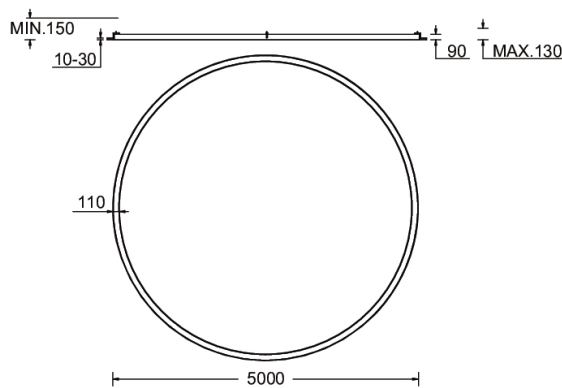

GAVLE 2 (GAV-80374)

Technical information

Material	Aluminium	Driver	Constant current (CC)	Product colours	Black, White, Matt Silver, Concrete - Urban, Softscape - Urban, Stone - Urban, Corten - Urban, Oak - Woodland, Walnut - Woodland, Pine - Woodland
Light source	13824 LED	Input voltage	220-240 V 50/60 Hz	Weight	54.4 kg
Power	480 W	Optic	0	Operating temperature	-20 °C to 40 °C
Lumen	18957 lm	Optic value	102°	Variants (DMX/RDM)	Compatible with EN/ IEC 60598-2-22: Suitable for emergency installations as central supply, non-maintained (Z0)
Efficacy	39 lm/W	CCT / CRI	RGBW30, RGBW40		
Driver option	Integral control gear	Dimming type	DMX, DMX/RDM		

GAV-80374