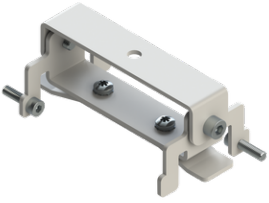

GAVLE 4 (GAV-80403)

Accessory

Ceiling-mounting bracket (60
mm profile)
A81481