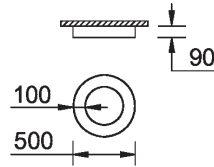

GAVLE 4 (GAV-80403)

Technical information

Material	Aluminium
Light source	1152 LED
Power	41 W
Lumen	1444 lm
Efficacy	35 lm/W
Driver option	Integral control gear

Driver	Constant current (CC)
Input voltage	220-240 V 50/60 Hz
Optic	0
Optic value	Opal
CCT / CRI	RGBW40
Dimming type	Bluetooth

Product colours	Black, White, Matt Silver, Concrete - Urban, Softscape - Urban, Stone - Urban, Corten - Urban, Oak - Woodland, Walnut - Woodland, Pine - Woodland
Weight	3.9 kg
Operating temperature	-20 °C to 40 °C
Variants (Bluetooth)	Compatible with EN/ IEC 60598-2-22: Suitable for emergency installations as central supply, non-maintained (Z0)

Gavle 500