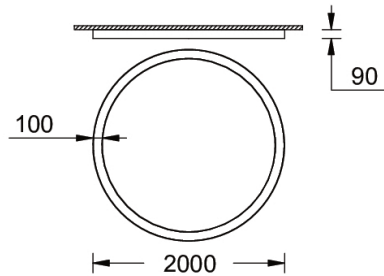

GAVLE 4 (GAV-80433)

Technical information

Material	Aluminium	Driver	Constant current (CC)	Product colours	Black, White, Matt Silver, Concrete - Urban, Softscape - Urban, Stone - Urban, Corten - Urban, Oak - Woodland, Walnut - Woodland, Pine - Woodland
Light source	5376 LED	Input voltage	220-240 V 50/60 Hz	Weight	18.8 kg
Power	187 W	Optic	0	Operating temperature	-20 °C to 40 °C
Lumen	7319 lm	Optic value	Opal	Variants (Bluetooth)	Compatible with EN/ IEC 60598-2-22: Suitable for emergency installations as central supply, non-maintained (Z0)
Efficacy	39 lm/W	CCT / CRI	RGBW40		
Driver option	Integral control gear	Dimming type	Bluetooth		

GAV-80433