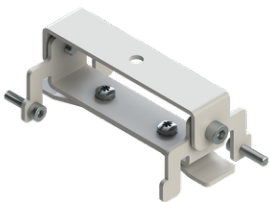

GAVLE 4 (GAV-80433)

Product description

Down - 100x90 mm - 2000 mm - RGBW

Luminaire Structure

- Extruded aluminium bended ring profile with powder coating
- Stainless steel fasteners in grade 316
- Steel brackets for ceiling down mounting option

SW01 - Oak - Woodland SW02 - Walnut - Woodland SW03 - Pine - Woodland

GAVLE 4 (GAV-80433)

Technical information

| | | | | | |
|----------------------|-----------------------|----------------------|-----------------------|------------------------------|---|
| Material | Aluminium | Driver | Constant current (CC) | Product colours | Black, White, Matt Silver, Concrete - Urban, Softscape - Urban, Stone - Urban, Corten - Urban, Oak - Woodland, Walnut - Woodland, Pine - Woodland |
| Light source | 5376 LED | Input voltage | 220-240 V 50/60 Hz | Weight | 18.8 kg |
| Power | 187 W | Optic | 0 | Operating temperature | -20 °C to 40 °C |
| Lumen | 7319 lm | Optic value | Opal | Variants (Bluetooth) | Compatible with EN/ IEC 60598-2-22: Suitable for emergency installations as central supply, non-maintained (Z0) |
| Efficacy | 39 lm/W | CCT / CRI | RGBW40 | | |
| Driver option | Integral control gear | Dimming type | Bluetooth | | |

GAV-80433

Accessories

Ceiling-mounting bracket (60 mm profile)
A81481

Xpress wireless switch
A90591

Recessing box
A61051

DALI Control System
Control-DALI