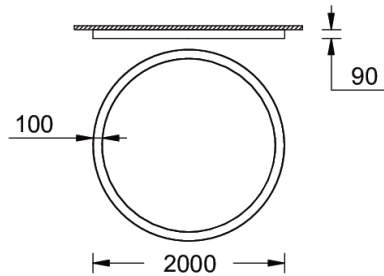

GAVLE 4 (GAV-80434)

Technical information

Material	Aluminium
Light source	5376 LED
Power	187 W
Lumen	7319 lm
Efficacy	39 lm/W
Driver option	Integral control gear

Driver	Constant current (CC)
Input voltage	220-240 V 50/60 Hz
Optic	0
Optic value	102°
CCT / CRI	RGBW30, RGBW40
Dimming type	DMX, DMX/RDM

Product colours	Black, White, Matt Silver, Concrete - Urban, Softscape - Urban, Stone - Urban, Corten - Urban, Oak - Woodland, Walnut - Woodland, Pine - Woodland
Weight	18.8 kg
Operating temperature	-20 °C to 40 °C
Variants (DMX/RDM)	Compatible with EN/ IEC 60598-2-22: Suitable for emergency installations as central supply, non-maintained (Z0)

GAV-80434