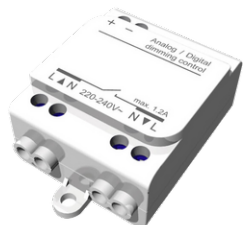

GAVLE 4 (GAV-80462)

Product description

Down - 100x90 mm - 4000 mm - TW

Luminaire Structure

- Extruded aluminium bended ring profile with powder coating
- Stainless steel fasteners in grade 316
- Steel brackets for ceiling down mounting option
- Opal PMMA diffuser (UGR <19) for glare control
- Up and down light distribution options
- Passive thermal management
- Integral control gear
- Remote driver is included for dimming type: 1-10V (-DI) for GAV-80101, GAV-80111, GAV-80121, GAV-80131, GAV-80141, GAV-80151, GAV-80161, GAV-80171, GAV-80201, GAV-80211, GAV-80221, GAV-80231, GAV-80241, GAV-80251, GAV-80261, GAV-80271
- Wireless control available through Bluetooth connection

SW01 - Oak - Woodland SW02 - Walnut - Woodland SW03 - Pine - Woodland

GAVLE 4 (GAV-80462)

Technical information

Material	Aluminium
Light source	5376 LED
Power	345 W
Lumen	41725 lm
Efficacy	121 lm/W
Driver option	Integral control gear

Driver	Constant current (CC)
Input voltage	220-240 V 50/60 Hz
Optic	0
Optic value	102°
CCT / CRI	TW (2700K - 6500K)
Dimming type	DALI

Product colours	Black, White, Matt Silver, Concrete - Urban, Softscape - Urban, Stone - Urban, Corten - Urban, Oak - Woodland, Walnut - Woodland, Pine - Woodland
Weight	42.8 kg
Operating temperature	-20 °C to 40 °C
Variants (DALI)	Compatible with EN/ IEC 60598-2-22: Suitable for emergency installations as central supply, non-maintained (Z0)

GAV-80462

Accessories

Ceiling-mounting bracket (60 mm profile)
A81481

Wireless bluetooth converter
A90291

Xpress wireless switch
A90591

DALI Control System
Control-DALI