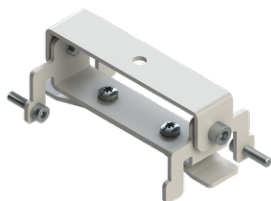

Accessories

Ceiling-mounting bracket (60 mm profile)
A81481