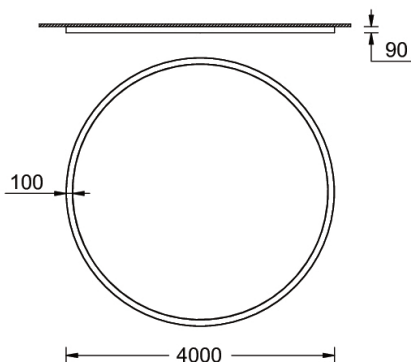

GAVLE 4 (GAV-80462)

Technical information

Material	Aluminium
Light source	5376 LED
Power	345 W
Lumen	41725 lm
Efficacy	121 lm/W
Driver option	Integral control gear

Driver	Constant current (CC)
Input voltage	220-240 V 50/60 Hz
Optic	0
Optic value	102°
CCT / CRI	TW (2700K - 6500K)
Dimming type	DALI

Product colours	Black, White, Matt Silver, Concrete - Urban, Softscape - Urban, Stone - Urban, Corten - Urban, Oak - Woodland, Walnut - Woodland, Pine - Woodland
Weight	42.8 kg
Operating temperature	-20 °C to 40 °C
Variants (DALI)	Compatible with EN/ IEC 60598-2-22: Suitable for emergency installations as central supply, non-maintained (Z0)

GAV-80462