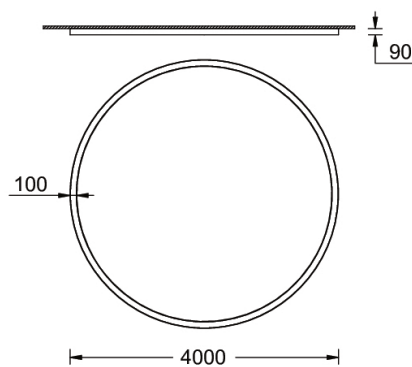

GAVLE 4 (GAV-80463)

Technical information

Material	Aluminium	Driver	Constant current (CC)	Product colours	Black, White, Matt Silver, Concrete
Light source	10752 LED	Input voltage	220-240 V 50/60 Hz		- Urban, Softscape - Urban, Stone
Power	373 W	Optic	0	- Urban, Corten - Urban, Oak -	Woodland, Walnut - Woodland,
Lumen	14446 lm	Optic value	Opal	Pine - Woodland	
Efficacy	39 lm/W	CCT / CRI	RGBW40	Weight	42.8 kg
Driver option	Integral control gear	Dimming type	Bluetooth	Operating temperature	-20 °C to 40 °C
				Variants (Bluetooth)	Compatible with EN/ IEC 60598-2-22: Suitable for emergency installations as central supply, non-maintained (Z0)

GAV-80463