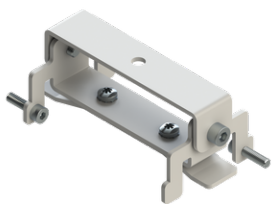

**GAVLE 4** (GAV-80463)

**Product description**

Down - 100x90 mm - 4000 mm - RGBW

**Luminaire Structure**

- Extruded aluminium bended ring profile with powder coating
- Stainless steel fasteners in grade 316
- Steel brackets for ceiling down mounting option
- Opal PMMA diffuser (UGR <19) for glare control
- Up and down light distribution options
- Passive thermal management
- Integral control gear
- Remote driver is included for dimming type: 1-10V (-DI) for GAV-80101, GAV-80111, GAV-80121, GAV-80131, GAV-80141, GAV-80151, GAV-80161, GAV-80171, GAV-80201, GAV-80211, GAV-80221, GAV-80231, GAV-80241, GAV-80251, GAV-80261, GAV-80271
- Wireless control available through Bluetooth connection

**GAVLE 4 (GAV-80463)**

**Technical information**

<b>Material</b>	Aluminium	<b>Driver</b>	Constant current (CC)	<b>Product colours</b>	Black, White, Matt Silver, Concrete
<b>Light source</b>	10752 LED	<b>Input voltage</b>	220-240 V 50/60 Hz		- Urban, Softscape - Urban, Stone
<b>Power</b>	373 W	<b>Optic</b>	0	- Urban, Corten - Urban, Oak -	Woodland, Walnut - Woodland,
<b>Lumen</b>	14446 lm	<b>Optic value</b>	Opal	Pine - Woodland	
<b>Efficacy</b>	39 lm/W	<b>CCT / CRI</b>	RGBW40	<b>Weight</b>	42.8 kg
<b>Driver option</b>	Integral control gear	<b>Dimming type</b>	Bluetooth	<b>Operating temperature</b>	-20 °C to 40 °C
				<b>Variants (Bluetooth)</b>	Compatible with EN/ IEC 60598-2-22: Suitable for emergency installations as central supply, non-maintained (Z0)

GAV-80463

**Accessories**

Ceiling-mounting bracket (60 mm profile)  
**A81481**

Xpress wireless switch  
**A90591**

Recessing box  
**A61051**

DALI Control System  
**Control-DALI**