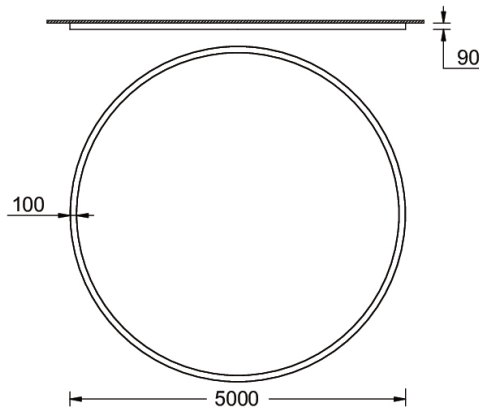

GAVLE 4 (GAV-80472)

Technical information

Material	Aluminium	Driver	Constant current (CC)	Product colours	Black, White, Matt Silver, Concrete - Urban, Softscape - Urban, Stone - Urban, Corten - Urban, Oak - Woodland, Walnut - Woodland, Pine - Woodland
Light source	6912 LED	Input voltage	220-240 V 50/60 Hz	Weight	50.8 kg
Power	458 W	Optic	0	Operating temperature	-20 °C to 40 °C
Lumen	54163 lm	Optic value	102°	Variants (DALI)	Compatible with EN/ IEC 60598-2-22: Suitable for emergency installations as central supply, non-maintained (Z0)
Efficacy	118 lm/W	CCT / CRI	TW (2700K - 6500K)		
Driver option	Integral control gear	Dimming type	DALI		

GAV-80472