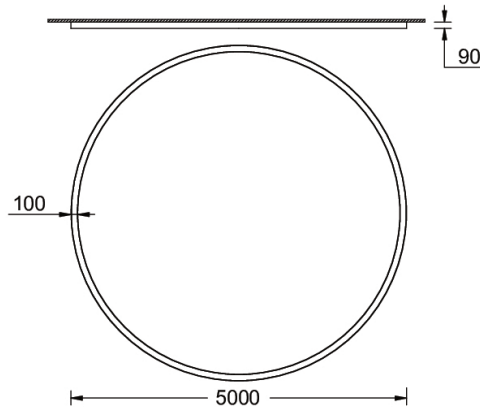

GAVLE 4 (GAV-80474)

Technical information

Material	Aluminium	Driver	Constant current (CC)	Product colours	Black, White, Matt Silver, Concrete - Urban, Softscape - Urban, Stone - Urban, Corten - Urban, Oak - Woodland, Walnut - Woodland, Pine - Woodland
Light source	13824 LED	Input voltage	220-240 V 50/60 Hz	Weight	50.8 kg
Power	480 W	Optic	0	Operating temperature	-20 °C to 40 °C
Lumen	18957 lm	Optic value	102°	Variants (DMX/RDM)	Compatible with EN/ IEC 60598-2-22: Suitable for emergency installations as central supply, non-maintained (Z0)
Efficacy	39 lm/W	CCT / CRI	RGBW30, RGBW40		
Driver option	Integral control gear	Dimming type	DMX, DMX/RDM		

GAV-80474