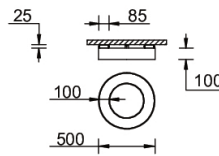

GAVLE 4 (GAV-80501)

Technical information

Material	Aluminium
Light source	288 & 288 LED
Power	74 W
Lumen	8276 - 8639 lm
Efficacy	112 - 117 lm/W
Driver option	Integral control gear
Driver	Constant current (CC)
Input voltage	220-240 V 50/60 Hz

Optic	0
Optic value	Opal
Optic (2nd)	0
Optic (2nd) value	Opal
CCT / CRI	3000K CRI80, 4000K CRI80
Dimming type	On/Off, 1-10V, DALI
Product colours	Black, White, Matt Silver, Concrete - Urban, Softscape - Urban, Stone - Urban, Corten - Urban, Oak - Woodland, Walnut - Woodland, Pine - Woodland
Weight	5.6 kg

Operating temperature	-20 °C to 40 °C
MacAdam Ellipse	3 SDCM
Lifetime L90B10 (hours)	> 23,000
Lifetime L80B10 (hours)	> 45,000
Lifetime L80B50 (hours)	> 50,000
Variants (1-10V, DALI)	Compatible with EN/ IEC 60598-2-22: Suitable for emergency installations as central supply, non-maintained (Z0)

Gavle 500