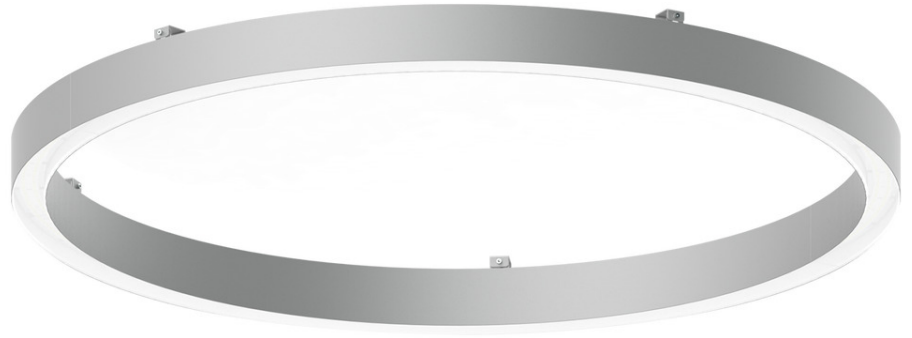

GAVLE 4 (GAV-80501)

Product description

Down (Optic) & Up (Optic 2nd) - 100x100 mm - 500 mm

microPrim™

Luminaire Structure

- Extruded aluminium bended profile with powder coating
- Passive thermal management
- Stainless steel fasteners in grade 304 with zinc flake coating (ZFC)
- Opal PMMA diffuser (UGR <19) for glare control
- Integral control gear
- Steel brackets for ceiling down mounting option
- Up and down light distribution options
- Wireless control available through Bluetooth connection

Optic

O / O

Product colour

01 - Black (RAL 9011) 03 - White (RAL 9003) 05 - Matt Silver (RAL 9006)

Special finishes upon request

SU01 - Concrete - Urban SU02 - Softscape - Urban SU03 - Stone - Urban SU04 - Corten - Urban

SW01 - Oak - Woodland SW02 - Walnut - Woodland SW03 - Pine - Woodland

GAVLE 4 (GAV-80501)

Technical information

Material	Aluminium
Light source	288 & 288 LED
Power	74 W
Lumen	8276 - 8639 lm
Efficacy	112 - 117 lm/W
Driver option	Integral control gear
Driver	Constant current (CC)
Input voltage	220-240 V 50/60 Hz

Optic	O
Optic value	Opal
Optic (2nd)	O
Optic (2nd) value	Opal
CCT / CRI	3000K CRI80, 4000K CRI80
Dimming type	On/Off, 1-10V, DALI
Product colours	Black, White, Matt Silver, Concrete - Urban, Softscape - Urban, Stone - Urban, Corten - Urban, Oak - Woodland, Walnut - Woodland, Pine - Woodland
Weight	5.6 kg