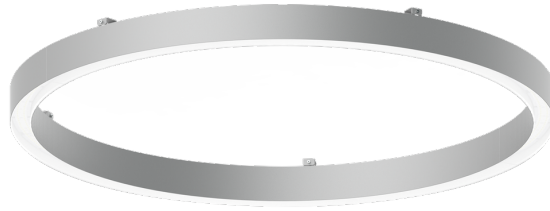

GAVLE 4 (GAV-80501)**Product description**

Down (Optic) & Up (Optic 2nd) - 100x100 mm - 500 mm

**Luminaire Structure**

- Integral control gear

Optic

0 / 0

Product colour

01 - Black (RAL 9011)

03 - White (RAL 9003)

05 - Matt Silver (RAL 9006)

Special finishes upon request

SU01 - Concrete - Urban

SU02 - Softscape - Urban

SU03 - Stone - Urban

SU04 - Corten - Urban

SW01 - Oak - Woodland

SW02 - Walnut - Woodland

SW03 - Pine - Woodland

GAVLE 4 (GAV-80501)

Technical information

Material	Aluminium
Light source	288 & 288 LED
Power	74 W
Lumen	8276 - 8639 lm
Efficacy	112 - 117 lm/W
Driver option	Integral control gear
Driver	Constant current (CC)
Input voltage	220-240 V 50/60 Hz

Optic	0
Optic value	Opal
Optic (2nd)	0
Optic (2nd) value	Opal
CCT / CRI	3000K CRI80, 4000K CRI80
Dimming type	On/Off, 1-10V, DALI
Product colours	Black, White, Matt Silver, Concrete - Urban, Softscape - Urban, Stone - Urban, Corten - Urban, Oak - Woodland, Walnut - Woodland, Pine - Woodland
Weight	5.6 kg