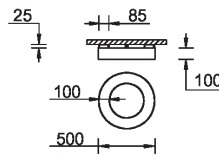

GAVLE 4 (GAV-80501)

Technical information

Material	Aluminium
Light source	288 & 288 LED
Power	74 W
Lumen	8276 - 8639 lm
Efficacy	112 - 117 lm/W
Driver option	Integral control gear
Driver	Constant current (CC)
Input voltage	220-240 V 50/60 Hz

Optic	O
Optic value	Opal
Optic (2nd)	O
Optic (2nd) value	Opal
CCT / CRI	3000K CRI80, 4000K CRI80
Dimming type	On/Off, 1-10V, DALI
Product colours	Black, White, Matt Silver, Concrete - Urban, Softscape - Urban, Stone - Urban, Corten - Urban, Oak - Woodland, Walnut - Woodland, Pine - Woodland
Weight	5.6 kg

Operating temperature	-20 °C to 40 °C
MacAdam Ellipse	3 SDCM
Lifetime L90B10 (hours)	> 23,000
Lifetime L80B10 (hours)	> 45,000
Lifetime L80B50 (hours)	> 50,000
Variants (1-10V, DALI)	Compatible with EN/ IEC 60598-2-22: Suitable for emergency installations as central supply, non- maintained (Z0)

Gavle 500