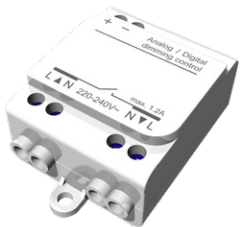

Accessories

Wireless bluetooth converter
A90291