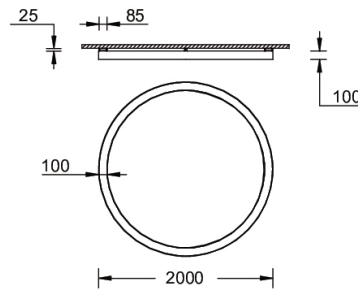

GAVLE 4 (GAV-80532)

Technical information

Material	Aluminium
Light source	2688 & 2688 LED
Power	346 W
Lumen	42340 lm
Efficacy	122 lm/W
Driver option	Integral control gear

Driver	Constant current (CC)
Input voltage	220-240 V 50/60 Hz
Optic	0
Optic value	102°
CCT / CRI	TW (2700K - 6500K)
Dimming type	DALI

Product colours	Black, White, Matt Silver, Concrete - Urban, Softscape - Urban, Stone - Urban, Corten - Urban, Oak - Woodland, Walnut - Woodland, Pine - Woodland
Weight	23.0 kg
Operating temperature	-20 °C to 40 °C
Variants (DALI)	Compatible with EN/ IEC 60598-2-22: Suitable for emergency installations as central supply, non-maintained (Z0)

GAV-80532