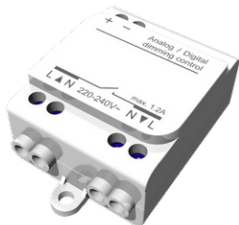

Accessories

Wireless bluetooth converter
A90291