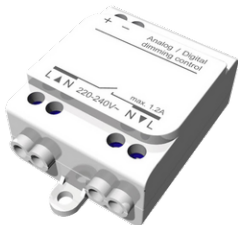

Accessories

Wireless bluetooth converter
A90291