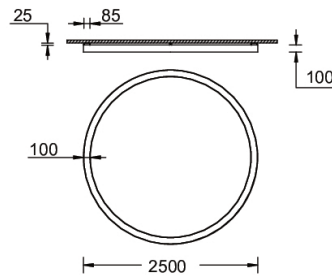

GAVLE 4 (GAV-80542)

Technical information

Material	Aluminium
Light source	3456 & 3456 LED
Power	458 W
Lumen	55320 lm
Efficacy	121 lm/W
Driver option	Integral control gear

Driver	Constant current (CC)
Input voltage	220-240 V 50/60 Hz
Optic	0
Optic value	102°
CCT / CRI	TW (2700K - 6500K)
Dimming type	DALI

Product colours	Black, White, Matt Silver, Concrete - Urban, Softscape - Urban, Stone - Urban, Corten - Urban, Oak - Woodland, Walnut - Woodland, Pine - Woodland
Weight	31.9 kg
Operating temperature	-20 °C to 40 °C
Variants (DALI)	Compatible with EN/ IEC 60598-2-22: Suitable for emergency installations as central supply, non-maintained (Z0)

GAV-80542