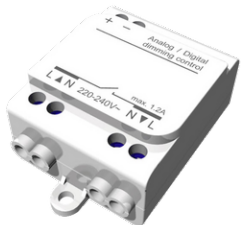

Accessories

Wireless bluetooth converter
A90291