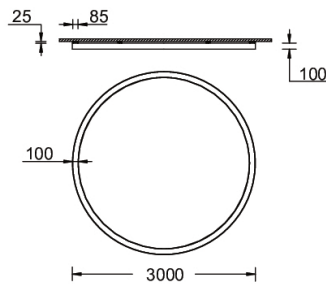

GAVLE 4 (GAV-80552)

Technical information

Material	Aluminium	Driver	Constant current (CC)	Product colours	Black, White, Matt Silver, Concrete - Urban, Softscape - Urban, Stone - Urban, Corten - Urban, Oak - Woodland, Walnut - Woodland, Pine - Woodland	
Light source	3840 & 3840 LED	Input voltage	220-240 V 50/60 Hz		Weight	40.2 kg
Power	505 W	Optic	0	Operating temperature	-20 °C to 40 °C	
Lumen	60002 lm	Optic value	102°	Variants (DALI)	Compatible with EN/ IEC 60598-2-22: Suitable for emergency installations as central supply, non-maintained (Z0)	
Efficacy	119 lm/W	CCT / CRI	TW (2700K - 6500K)			
Driver option	Integral control gear	Dimming type	DALI			

GAV-80552