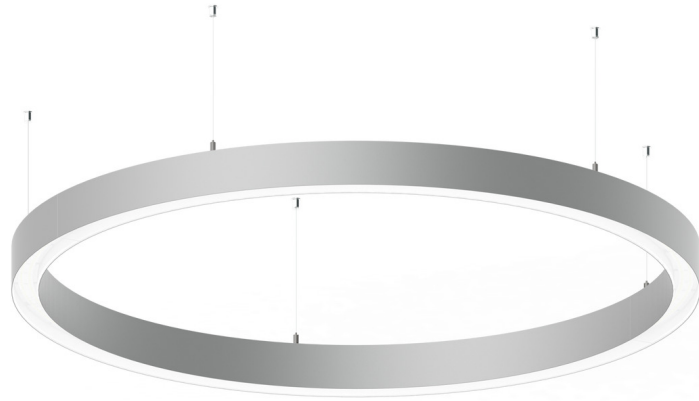

**GAVLE 5 (GAV-90001)**

**Product description**

Down - 60x90 mm - 500 mm

microPrim™

**Luminaire Structure**

- Extruded aluminium bended profile with powder coating
- Passive thermal management
- Stainless steel fasteners in grade 304 with zinc flake coating (ZFC)
- Opal PMMA diffuser (UGR <19) for glare control
- Integral control gear for On/Off (-ND), DALI (-DA). Remote driver is included for 1-10V (-DI)
- Stainless steel, adjustable, suspension (1.5 m) complete with electrical wires in white for mounting
- Up and down light distribution options
- Wireless control available through Bluetooth connection
- Daylight and occupancy sensor options

**Optic**

0

**Product colour**

01 - Black (RAL 9011)    03 - White (RAL 9003)    05 - Matt Silver (RAL 9006)

**Special finishes upon request**

SU01 - Concrete - Urban    SU02 - Softscape - Urban    SU03 - Stone - Urban    SU04 - Corten - Urban

SW01 - Oak - Woodland    SW02 - Walnut - Woodland    SW03 - Pine - Woodland

**GAVLE 5 (GAV-90001)**

**Technical information**

<b>Material</b>	Aluminium
<b>Light source</b>	192 LED
<b>Power</b>	26 W
<b>Lumen</b>	2352 - 2455 lm
<b>Efficacy</b>	90 - 94 lm/W
<b>Driver option</b>	Integral control gear for On/Off (-ND), DALI (-DA). Remote driver is included for 1-10V (-DI)