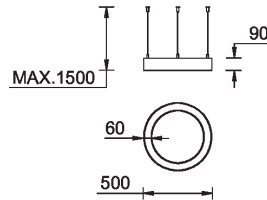

GAVLE 5 (GAV-90001)

Technical information

Material	Aluminium
Light source	192 LED
Power	26 W
Lumen	2352 - 2455 lm
Efficacy	90 - 94 lm/W
Driver option	Integral control gear for On/Off (-ND), DALI (-DA). Remote driver is included for 1-10V (-DI)

Driver	Constant current (CC)
Input voltage	220-240 V 50/60 Hz
Optic	0
Optic value	Opal
CCT / CRI	3000K CRI80, 4000K CRI80
Dimming type	On/Off, 1-10V, DALI

Product colours	Black, White, Matt Silver, Concrete - Urban, Softscape - Urban, Stone - Urban, Corten - Urban, Oak - Woodland, Walnut - Woodland, Pine - Woodland
Weight	4.2 kg
Operating temperature	-20 °C to 40 °C
Variants (On/Off, 1-10V, DALI)	Compatible with EN/ IEC 60598-2-22: Suitable for emergency installations as central supply, non-maintained (Z0)

Gavle 500