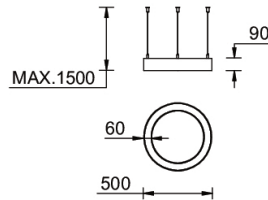

GAVLE 5 (GAV-90001)

Technical information

Material	Aluminium
Light source	192 LED
Power	26 W
Lumen	2352 - 2455 lm
Efficacy	90 - 94 lm/W
Driver option	Integral control gear for On/Off (-ND), DALI (-DA). Remote driver is included for 1-10V (-DI)

Driver	Constant current (CC)
Input voltage	220-240 V 50/60 Hz
Optic	0
Optic value	Opal
CCT / CRI	3000K CRI80, 4000K CRI80
Dimming type	On/Off, 1-10V, DALI

Product colours	Black, White, Matt Silver, Concrete - Urban, Softscape - Urban, Stone - Urban, Corten - Urban, Oak - Woodland, Walnut - Woodland, Pine - Woodland
Weight	4.2 kg
Operating temperature	-20 °C to 40 °C
Variants (On/Off, 1-10V, DALI)	Compatible with EN/ IEC 60598-2-22: Suitable for emergency installations as central supply, non-maintained (Z0)

Gavle 500