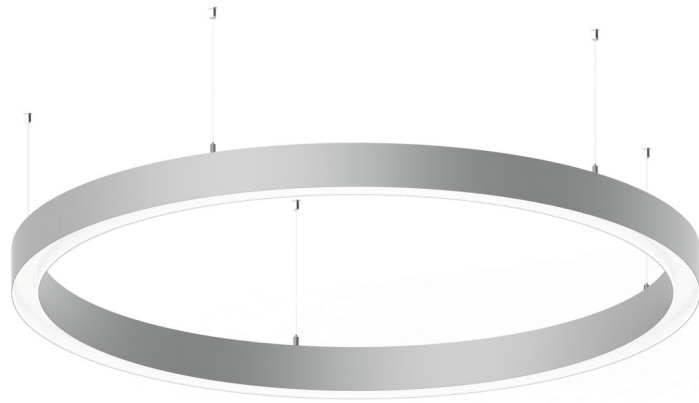

**GAVLE 5 (GAV-90002)**

**Product description**

Down - 60x90 mm - 500 mm - Tunable White

microPrim™

**Luminaire Structure**

- Extruded aluminium bended profile with powder coating
- Passive thermal management
- Stainless steel fasteners in grade 304 with zinc flake coating (ZFC)
- Opal PMMA diffuser (UGR <19) for glare control

- Integral control gear
- Stainless steel, adjustable, suspension (1.5 m) complete with electrical wires in white for mounting
- Up and down light distribution options
- Wireless control available through Bluetooth connection

SW01 - Oak - Woodland    SW02 - Walnut - Woodland    SW03 - Pine - Woodland

**GAVLE 5 (GAV-90002)**

**Technical information**

<b>Material</b>	Aluminium
<b>Light source</b>	288 LED
<b>Power</b>	26 W
<b>Lumen</b>	2455 lm
<b>Efficacy</b>	94 lm/W
<b>Driver option</b>	Integral control gear