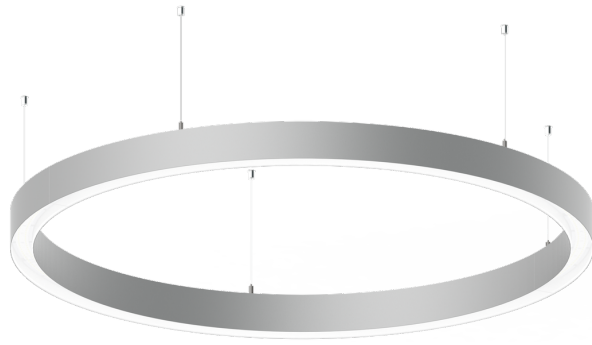

**GAVLE 5** (GAV-90004)**Product description**

Down - 60x90 mm - 500 mm - RGBW DMX

**Luminaire Structure**

- Remote driver (included)

**Optic**

0

**Product colour**01 - Black (RAL  
9011)03 - White (RAL  
9003)05 - Matt Silver  
(RAL 9006)**Special finishes upon request**SU01 - Concrete -  
UrbanSU02 - Softscape -  
UrbanSU03 - Stone -  
UrbanSU04 - Corten -  
UrbanSW01 - Oak -  
WoodlandSW02 - Walnut -  
WoodlandSW03 - Pine -  
Woodland

**GAVLE 5 (GAV-90004)**

**Technical information**

<b>Material</b>	Aluminium
<b>Light source</b>	384 LED
<b>Power</b>	27 W
<b>Lumen</b>	859 lm
<b>Efficacy</b>	32 lm/W
<b>Driver option</b>	Remote driver (included)