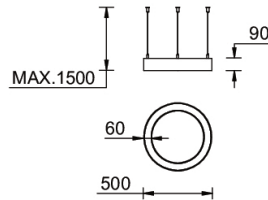

GAVLE 5 (GAV-90004)

Technical information

Material	Aluminium
Light source	384 LED
Power	27 W
Lumen	859 lm
Efficacy	32 lm/W
Driver option	Remote driver (included)

Driver	Constant current (CC)
Input voltage	250 mA,
Optic	0
Optic value	102°
CCT / CRI	RGBW30, RGBW40
Dimming type	DMX, DMX/RDM

Product colours	Black, White, Matt Silver, Concrete - Urban, Softscape - Urban, Stone - Urban, Corten - Urban, Oak - Woodland, Walnut - Woodland, Pine - Woodland
Weight	3.7 kg
Operating temperature	-20 °C to 40 °C
Variants (DMX/RDM)	Compatible with EN/ IEC 60598-2-22: Suitable for emergency installations as central supply, non-maintained (Z0)

Gavle 500