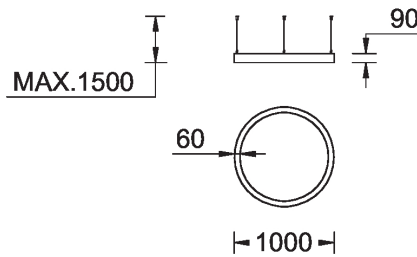

GAVLE 5 (GAV-90011)

Technical information

Material	Aluminium
Light source	384 LED
Power	49 W
Lumen	4780 - 4989 lm
Efficacy	98 - 102 lm/W
Driver option	Integral control gear for On/Off (-ND), DALI (-DA). Remote driver is included for 1-10V (-DI)

Driver	Constant current (CC)
Input voltage	220-240 V 50/60 Hz
Optic	0
Optic value	Opal
CCT / CRI	3000K CRI80, 4000K CRI80
Dimming type	On/Off, 1-10V, DALI

Product colours	Black, White, Matt Silver, Concrete - Urban, Softscape - Urban, Stone - Urban, Corten - Urban, Oak - Woodland, Walnut - Woodland, Pine - Woodland
Weight	7.8 kg
Operating temperature	-20 °C to 40 °C
Variants (On/Off, 1-10V, DALI)	Compatible with EN/ IEC 60598-2-22: Suitable for emergency installations as central supply, non-maintained (Z0)

GAV-90011