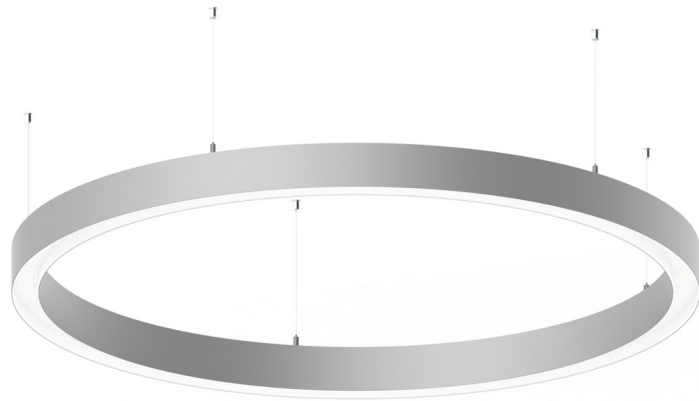

GAVLE 5 (GAV-90011)

Product description

Down - 60x90 mm - 1000 mm

microPrim™

Luminaire structure

- Extruded aluminium bended profile with powder coating
- Passive thermal management
- Stainless steel fasteners in grade 304 with zinc flake coating (ZFC)
- Opal PMMA diffuser (UGR <19) for glare control
- Integral control gear for On/Off (-ND), DALI (-DA). Remote driver is included for 1-10V (-DI)
- Stainless steel, adjustable, suspension (1.5 m) complete with electrical wires in white for mounting
- Up and down light distribution options
- Wireless control available through Bluetooth connection
- Daylight and occupancy sensor options

Optic

0

Product colour

01 - Black (RAL 9011) 03 - White (RAL 9003) 05 - Matt Silver (RAL 9006)

Special finishes upon request

SU01 - Concrete - Urban SU02 - Softscape - Urban SU03 - Stone - Urban SU04 - Corten - Urban

SW01 - Oak - Woodland SW02 - Walnut - Woodland SW03 - Pine - Woodland

GAVLE 5 (GAV-90011)

Technical information

Material	Aluminium
Light source	384 LED
Power	49 W
Lumen	4780 - 4989 lm
Efficacy	98 - 102 lm/W
Driver option	Integral control gear for On/Off (-ND), DALI (-DA). Remote driver is included for 1-10V (-DI)