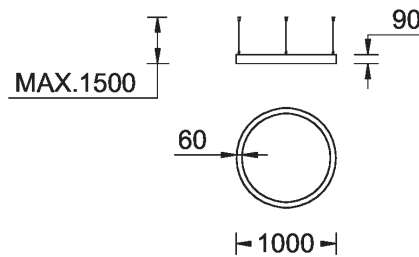

GAVLE 5 (GAV-90012)

Technical information

Material	Aluminium
Light source	768 LED
Power	49 W
Lumen	4989 lm
Efficacy	102 lm/W
Driver option	Integral control gear

Driver	Constant current (CC)
Input voltage	220-240 V 50/60 Hz
Optic	0
Optic value	102°
CCT / CRI	TW (2700K - 6500K)
Dimming type	DALI

Product colours	Black, White, Matt Silver, Concrete - Urban, Softscape - Urban, Stone - Urban, Corten - Urban, Oak - Woodland, Walnut - Woodland, Pine - Woodland
Weight	7.8 kg
Operating temperature	-20 °C to 40 °C
Variants (DALI)	Compatible with EN/ IEC 60598-2-22: Suitable for emergency installations as central supply, non-maintained (Z0)

GAV-90012