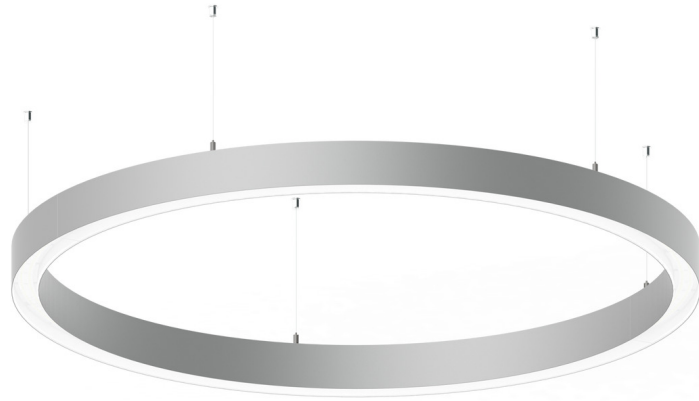

**GAVLE 5 (GAV-90012)**

**Product description**

Down - 60x90 mm - 1000 mm - Tunable White

microPrim™

**Luminaire Structure**

- Extruded aluminium bended profile with powder coating
- Passive thermal management
- Stainless steel fasteners in grade 304 with zinc flake coating (ZFC)
- Opal PMMA diffuser (UGR <19) for glare control

- Integral control gear
- Stainless steel, adjustable, suspension (1.5 m) complete with electrical wires in white for mounting
- Up and down light distribution options
- Wireless control available through Bluetooth connection

SW01 - Oak - Woodland    SW02 - Walnut - Woodland    SW03 - Pine - Woodland

**GAVLE 5** (GAV-90012)

**Technical information**

<b>Material</b>	Aluminium
<b>Light source</b>	768 LED
<b>Power</b>	49 W
<b>Lumen</b>	4989 lm
<b>Efficacy</b>	102 lm/W
<b>Driver option</b>	Integral control gear