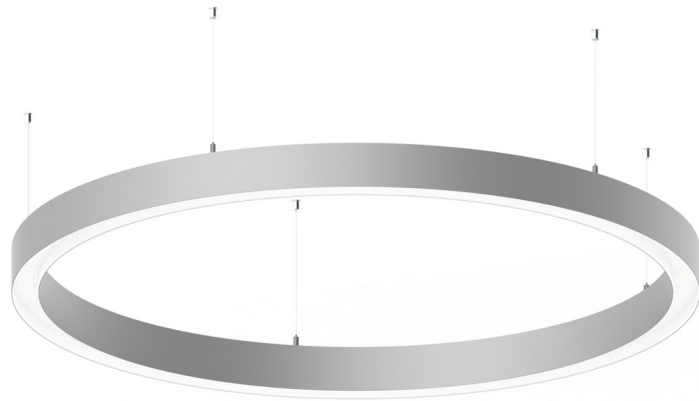

**GAVLE 5 (GAV-90013)**

**Product description**

Down - 60x90 mm - 1000 mm - RGBW

microPrim™

**Luminaire structure**

- Extruded aluminium bended profile with powder coating
- Passive thermal management
- Stainless steel fasteners in grade 304 with zinc flake coating (ZFC)
- Opal PMMA diffuser (UGR <19) for glare control

- Remote driver (included)
- Stainless steel, adjustable, suspension (1.5 m) complete with electrical wires in white for mounting
- Up and down light distribution options
- Wireless control available through Bluetooth connection

SW01 - Oak - Woodland    SW02 - Walnut - Woodland    SW03 - Pine - Woodland

**GAVLE 5 (GAV-90013)**

**Technical information**

<b>Material</b>	Aluminium
<b>Light source</b>	960 LED
<b>Power</b>	53 W
<b>Lumen</b>	1746 lm
<b>Efficacy</b>	33 lm/W
<b>Driver option</b>	Remote driver (included)