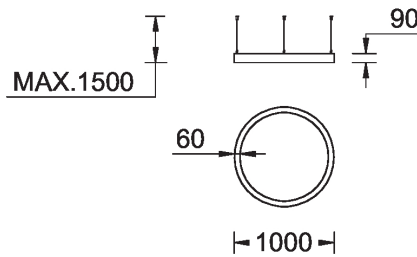

GAVLE 5 (GAV-90013)

Technical information

Material	Aluminium
Light source	960 LED
Power	53 W
Lumen	1746 lm
Efficacy	33 lm/W
Driver option	Remote driver (included)

Driver	Constant current (CC)
Input voltage	220-240 V 50/60 Hz
Optic	0
Optic value	Opal
CCT / CRI	RGBW40
Dimming type	Bluetooth

Product colours	Black, White, Matt Silver, Concrete - Urban, Softscape - Urban, Stone - Urban, Corten - Urban, Oak - Woodland, Walnut - Woodland, Pine - Woodland
Weight	7.3 kg
Operating temperature	-20 °C to 40 °C
Variants (Bluetooth)	Compatible with EN/ IEC 60598-2-22: Suitable for emergency installations as central supply, non-maintained (Z0)

GAV-90013