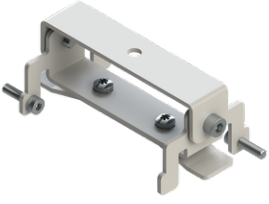

**GAVLE 5 (GAV-90013)**

**Product description**

Down - 60x90 mm - 1000 mm - RGBW

microPrim™

**Luminaire structure**

- Extruded aluminium bended profile with powder coating
- Passive thermal management
- Stainless steel fasteners in grade 304 with zinc flake coating (ZFC)
- Opal PMMA diffuser (UGR <19) for glare control

- Remote driver (included)
- Stainless steel, adjustable, suspension (1.5 m) complete with electrical wires in white for mounting
- Up and down light distribution options
- Wireless control available through Bluetooth connection

**GAV-90013**

**GAVLE 5** (GAV-90013)**Accessory**

---

---

Ceiling-mounting bracket (60  
mm profile)  
**A81481**

---

---

Xpress wireless switch  
**A90591**