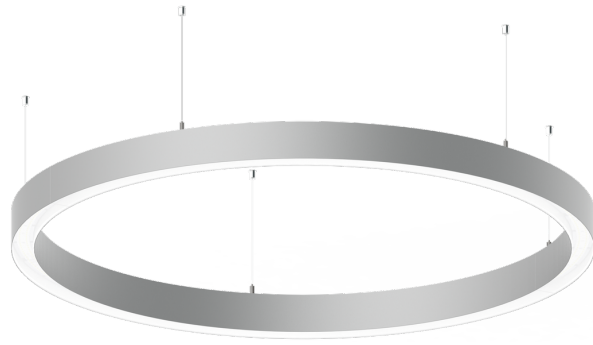

GAVLE 5 (GAV-90014)

Product description

Down - 60x90 mm - 1000 mm - RGBW DMX

Luminaire Structure

- Extruded aluminium bended profile with powder coating
- Stainless steel fasteners in grade 316
- Stainless steel, adjustable, suspension (1.5 m) complete with electrical wires in white for mounting
- Opal PMMA diffuser (UGR <19) for glare control

- Up and down light distribution options
- Passive thermal management
- Integral control gear
- Remote driver is included for dimming type: 1-10V (-DI) for GAV-90001, GAV-90011, GAV-90021, GAV-90031, GAV-90041, GAV-90051, GAV-90061, GAV-90071, GAV-90101, GAV-90111, GAV-90121, GAV-90131, GAV-90141, GAV-90151, GAV-90161, GAV-90171