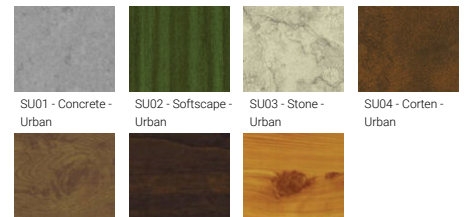

GAVLE 5 (GAV-90014)

Product description

Down - 60x90 mm - 1000 mm - RGBW DMX

Luminaire Structure

- Extruded aluminium bended profile with powder coating
- Stainless steel fasteners in grade 316
- Stainless steel, adjustable, suspension (1.5 m) complete with electrical wires in white for mounting
- Opal PMMA diffuser (UGR <19) for glare control

- Wireless control available through Bluetooth connection
- Daylight and occupancy sensor options

Optic

0

Product colour

01 - Black (RAL 9011) 03 - White (RAL 9003) 05 - Matt Silver (RAL 9006)

Special finishes upon request

SU01 - Concrete - Urban SU02 - Softscape - Urban SU03 - Stone - Urban SU04 - Corten - Urban
 SW01 - Oak - Woodland SW02 - Walnut - Woodland SW03 - Pine - Woodland

GAVLE 5 (GAV-90014)

Technical information