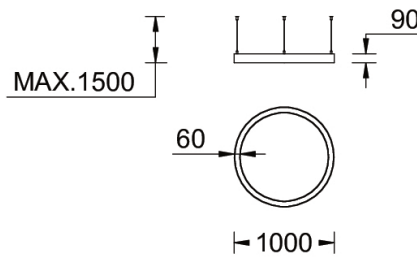

GAVLE 5 (GAV-90014)

Technical information

Material	Aluminium	Driver	Constant current (CC)	Product colours	Black, White, Matt Silver, Concrete
Light source	960 LED	Input voltage	400 mA,		- Urban, Softscape - Urban, Stone
Power	53 W	Optic	0	- Urban, Corten - Urban, Oak -	Woodland, Walnut - Woodland,
Lumen	1746 lm	Optic value	102°	Pine - Woodland	
Efficacy	33 lm/W	CCT / CRI	RGBW30, RGBW40	Weight	7.3 kg
Driver option	Remote driver (included)	Dimming type	DMX, DMX/RDM	Operating temperature	-20 °C to 40 °C
				Variants (DMX/RDM)	Compatible with EN/ IEC 60598-2-22: Suitable for emergency installations as central supply, non-maintained (Z0)

GAV-90014