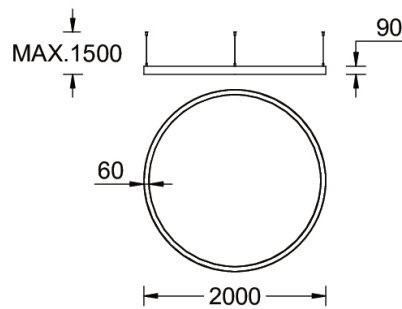

GAVLE 5 (GAV-90032)

Technical information

Material	Aluminium
Light source	1536 LED
Power	98 W
Lumen	10018 lm
Efficacy	102 lm/W
Driver option	Integral control gear

Driver	Constant current (CC)
Input voltage	220-240 V 50/60 Hz
Optic	0
Optic value	102°
CCT / CRI	TW (2700K - 6500K)
Dimming type	DALI

Product colours	Black, White, Matt Silver, Concrete - Urban, Softscape - Urban, Stone - Urban, Corten - Urban, Oak - Woodland, Walnut - Woodland, Pine - Woodland
Weight	16.4 kg
Operating temperature	-20 °C to 40 °C
Variants (DALI)	Compatible with EN/ IEC 60598-2-22: Suitable for emergency installations as central supply, non-maintained (Z0)

GAV-90032