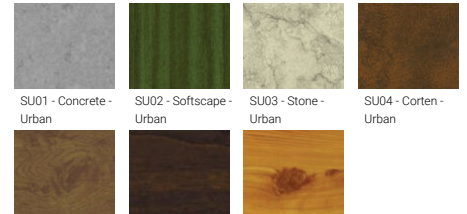

GAVLE 5 (GAV-90034)

Product description

Down - 60x90 mm - 2000 mm - RGBW DMX

Luminaire Structure

- Extruded aluminium bended profile with powder coating
- Stainless steel fasteners in grade 316
- Stainless steel, adjustable, suspension (1.5 m) complete with electrical wires in white for mounting
- Opal PMMA diffuser (UGR <19) for glare control

- Wireless control available through Bluetooth connection
- Daylight and occupancy sensor options

Optic

0

Product colour

01 - Black (RAL 9011) 03 - White (RAL 9003) 05 - Matt Silver (RAL 9006)

Special finishes upon request

SU01 - Concrete - Urban SU02 - Softscape - Urban SU03 - Stone - Urban SU04 - Corten - Urban
SW01 - Oak - Woodland SW02 - Walnut - Woodland SW03 - Pine - Woodland

GAVLE 5 (GAV-90034)

Technical information

Product colours	Black, White, Matt Silver, Concrete - Urban, Softscape - Urban, Stone - Urban, Corten - Urban, Oak - Woodland, Walnut - Woodland, Pine - Woodland
Weight	15.9 kg
Operating temperature	-20 °C to 40 °C
Variants (DMX/RDM)	Compatible with EN/ IEC 60598-2-22: Suitable for emergency installations as central supply, non-maintained (Z0)