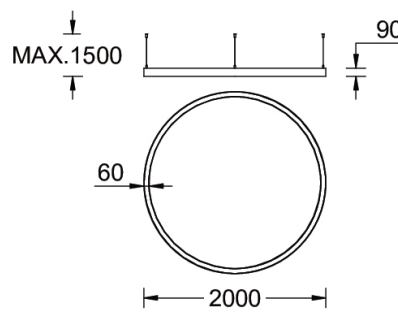

GAVLE 5 (GAV-90034)

Technical information

Material	Aluminium
Light source	1920 LED
Power	108 W
Lumen	3506 lm
Efficacy	32 lm/W
Driver option	Remote driver (included)

Driver	Constant current (CC)
Input voltage	400 mA,
Optic	0
Optic value	102°
CCT / CRI	RGBW30, RGBW40
Dimming type	DMX, DMX/RDM

Product colours	Black, White, Matt Silver, Concrete - Urban, Softscape - Urban, Stone - Urban, Corten - Urban, Oak - Woodland, Walnut - Woodland, Pine - Woodland
Weight	15.9 kg
Operating temperature	-20 °C to 40 °C
Variants (DMX/RDM)	Compatible with EN/ IEC 60598-2-22: Suitable for emergency installations as central supply, non-maintained (Z0)

GAV-90034