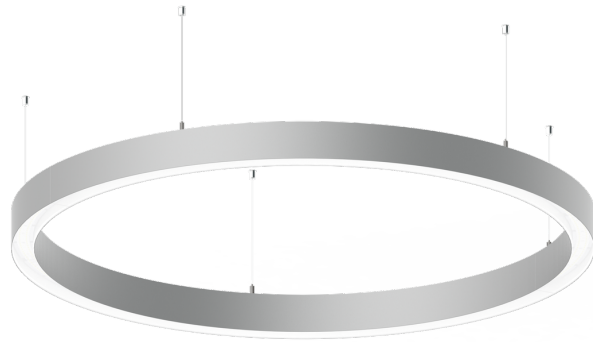

GAVLE 5 (GAV-90043)

Product description

Down - 60x90 mm - 2500 mm - RGBW

Luminaire Structure

- Extruded aluminium bended profile with powder coating
- Stainless steel fasteners in grade 316
- Stainless steel, adjustable, suspension (1.5 m) complete with electrical wires in white for mounting
- Opal PMMA diffuser (UGR <19) for glare control

- Up and down light distribution options
- Passive thermal management
- Integral control gear
- Remote driver is included for dimming type: 1-10V (-DI) for GAV-90001, GAV-90011, GAV-90021, GAV-90031, GAV-90041, GAV-90051, GAV-90061, GAV-90071, GAV-90101, GAV-90111, GAV-90121, GAV-90131, GAV-90141, GAV-90151, GAV-90161, GAV-90171