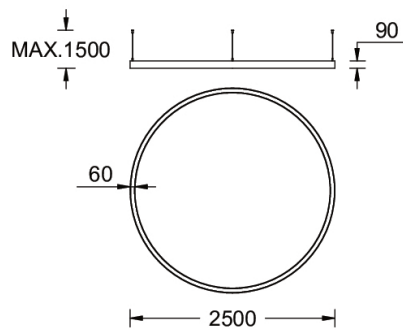

GAVLE 5 (GAV-90043)

Technical information

Material	Aluminium
Light source	2688 LED
Power	148 W
Lumen	4447 lm
Efficacy	30 lm/W
Driver option	Remote driver (included)

Driver	Constant current (CC)
Input voltage	200 mA,
Optic	O
Optic value	Opal
CCT / CRI	RGBW40
Dimming type	Bluetooth

Product colours	Black, White, Matt Silver, Concrete - Urban, Softscape - Urban, Stone - Urban, Corten - Urban, Oak - Woodland, Walnut - Woodland, Pine - Woodland
Weight	20.6 kg
Operating temperature	-20 °C to 40 °C
Variants (Bluetooth)	Compatible with EN/ IEC 60598-2-22: Suitable for emergency installations as central supply, non-maintained (Z0)

GAV-90043