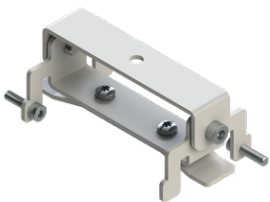

Accessories

Ceiling-mounting bracket (60 mm profile)
A81481