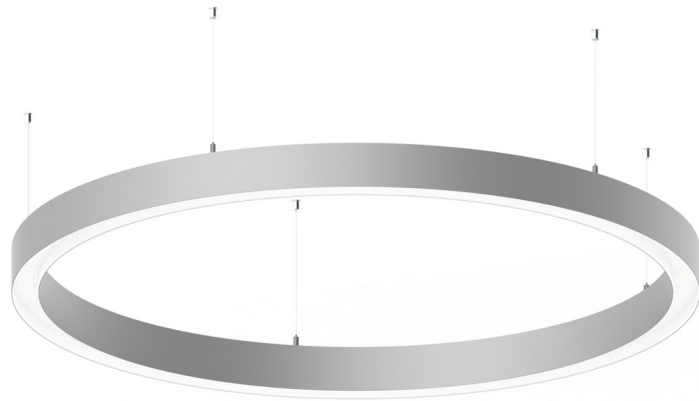

GAVLE 5 (GAV-90044)

Product description

Down - 60x90 mm - 2500 mm - RGBW DMX

microPrim™

Luminaire structure

- Extruded aluminium bended profile with powder coating
- Passive thermal management
- Stainless steel fasteners in grade 304 with zinc flake coating (ZFC)
- Opal PMMA diffuser (UGR <19) for glare control

- Remote driver (included)
- Stainless steel, adjustable, suspension (1.5 m) complete with electrical wires in white for mounting
- Up and down light distribution options
- Wireless control available through Bluetooth connection

SW01 - Oak - Woodland SW02 - Walnut - Woodland SW03 - Pine - Woodland

GAVLE 5 (GAV-90044)

Technical information

Material	Aluminium
Light source	2688 LED
Power	148 W
Lumen	4447 lm
Efficacy	30 lm/W
Driver option	Remote driver (included)