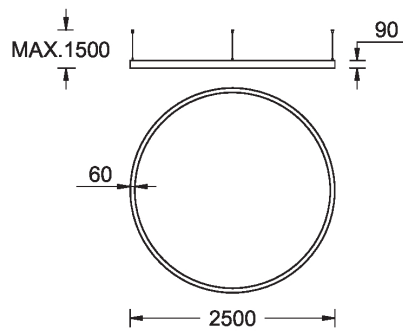

GAVLE 5 (GAV-90044)

Technical information

Material	Aluminium
Light source	2688 LED
Power	148 W
Lumen	4447 lm
Efficacy	30 lm/W
Driver option	Remote driver (included)

Driver	Constant current (CC)
Input voltage	220-240 V 50/60 Hz
Optic	0
Optic value	102°
CCT / CRI	RGBW30, RGBW40
Dimming type	DMX, DMX/RDM

Product colours	Black, White, Matt Silver, Concrete - Urban, Softscape - Urban, Stone - Urban, Corten - Urban, Oak - Woodland, Walnut - Woodland, Pine - Woodland
Weight	20.6 kg
Operating temperature	-20 °C to 40 °C
Variants (DMX/RDM)	Compatible with EN/ IEC 60598-2-22: Suitable for emergency installations as central supply, non-maintained (Z0)

GAV-90044