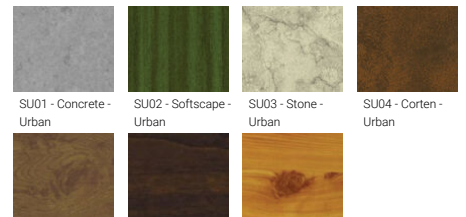

GAVLE 5 (GAV-90054)

Product description

Down - 60x90 mm - 3000 mm - RGBW DMX

Luminaire Structure

- Extruded aluminium bended profile with powder coating
- Stainless steel fasteners in grade 316
- Stainless steel, adjustable, suspension (1.5 m) complete with electrical wires in white for mounting
- Opal PMMA diffuser (UGR <19) for glare control

- Wireless control available through Bluetooth connection
- Daylight and occupancy sensor options

Optic

0

Product colour

01 - Black (RAL 9011) 03 - White (RAL 9003) 05 - Matt Silver (RAL 9006)

Special finishes upon request

SU01 - Concrete - Urban SU02 - Softscape - Urban SU03 - Stone - Urban SU04 - Corten - Urban
SW01 - Oak - Woodland SW02 - Walnut - Woodland SW03 - Pine - Woodland

GAVLE 5 (GAV-90054)

Technical information