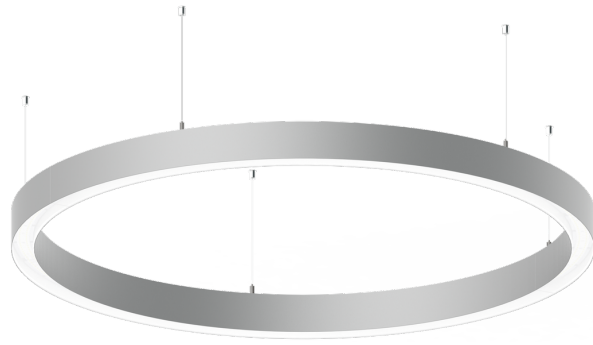

GAVLE 5 (GAV-90054)

Product description

Down - 60x90 mm - 3000 mm - RGBW DMX

Luminaire Structure

- Extruded aluminium bended profile with powder coating
- Stainless steel fasteners in grade 316
- Stainless steel, adjustable, suspension (1.5 m) complete with electrical wires in white for mounting
- Opal PMMA diffuser (UGR <19) for glare control

- Up and down light distribution options
- Passive thermal management
- Integral control gear
- Remote driver is included for dimming type: 1-10V (-DI) for GAV-90001, GAV-90011, GAV-90021, GAV-90031, GAV-90041, GAV-90051, GAV-90061, GAV-90071, GAV-90101, GAV-90111, GAV-90121, GAV-90131, GAV-90141, GAV-90151, GAV-90161, GAV-90171