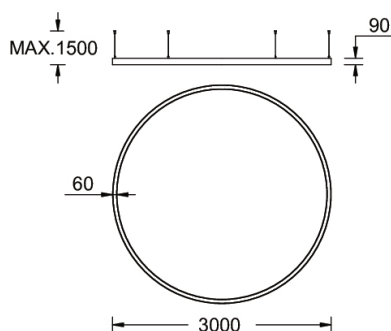

GAVLE 5 (GAV-90054)

Technical information

Material	Aluminium	Driver	Constant current (CC)	Product colours	Black, White, Matt Silver, Concrete - Urban, Softscape - Urban, Stone - Urban, Corten - Urban, Oak - Woodland, Walnut - Woodland, Pine - Woodland
Light source	3072 LED	Input voltage	200 mA,	Weight	25.5 kg
Power	168 W	Optic	0	Operating temperature	-20 °C to 40 °C
Lumen	4828 lm	Optic value	102°	Variants (DMX/RDM)	Compatible with EN/ IEC 60598-2-22: Suitable for emergency installations as central supply, non-maintained (Z0)
Efficacy	29 lm/W	CCT / CRI	RGBW30, RGBW40		
Driver option	Remote driver (included)	Dimming type	DMX, DMX/RDM		

GAV-90054