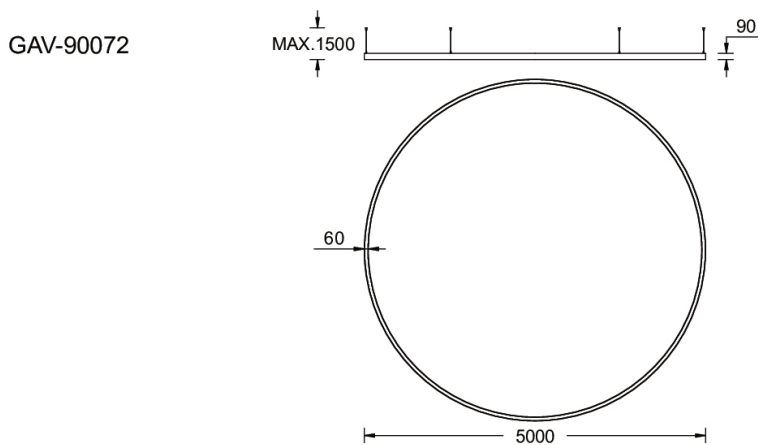

GAVLE 5 (GAV-90072)

Technical information

Material	Aluminium	Driver	Constant current (CC)	Product colours	Black, White, Matt Silver, Concrete - Urban, Softscape - Urban, Stone - Urban, Corten - Urban, Oak - Woodland, Walnut - Woodland, Pine - Woodland
Light source	3840 LED	Input voltage	220-240 V 50/60 Hz	Weight	41.1 kg
Power	250 W	Optic	0	Operating temperature	-20 °C to 40 °C
Lumen	24807 lm	Optic value	102°	Variants (DALI)	Compatible with EN/ IEC 60598-2-22: Suitable for emergency installations as central supply, non-maintained (Z0)
Efficacy	99 lm/W	CCT / CRI	TW (2700K - 6500K)		
Driver option	Integral control gear	Dimming type	DALI