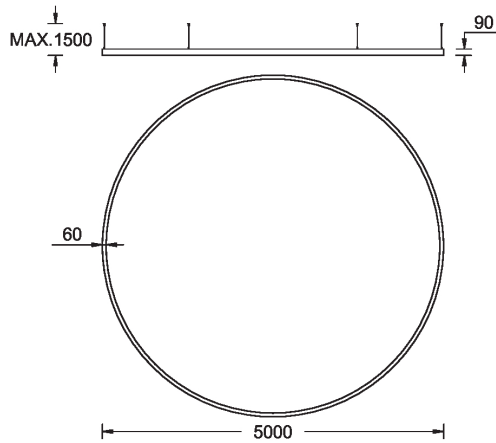

GAVLE 5 (GAV-90072)

Technical information

Material	Aluminium
Light source	3840 LED
Power	250 W
Lumen	24807 lm
Efficacy	99 lm/W
Driver option	Integral control gear

Driver	Constant current (CC)
Input voltage	220-240 V 50/60 Hz
Optic	0
Optic value	102°
CCT / CRI	TW (2700K - 6500K)
Dimming type	DALI

Product colours	Black, White, Matt Silver, Concrete - Urban, Softscape - Urban, Stone - Urban, Corten - Urban, Oak - Woodland, Walnut - Woodland, Pine - Woodland
Weight	41.1 kg
Operating temperature	-20 °C to 40 °C
Variants (DALI)	Compatible with EN/ IEC 60598-2-22: Suitable for emergency installations as central supply, non-maintained (Z0)

GAV-90072