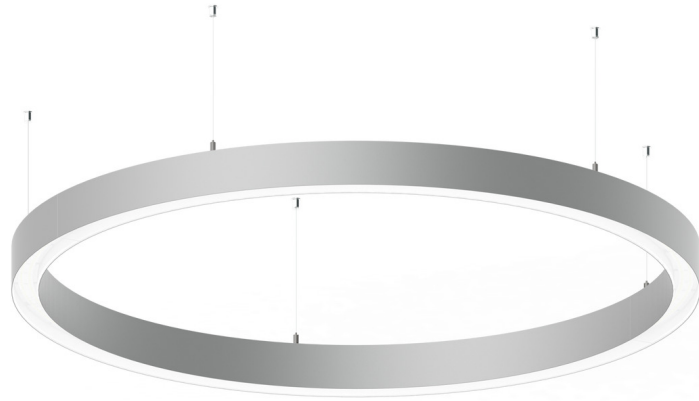

GAVLE 5 (GAV-90072)

Product description

Down - 60x90 mm - 5000 mm - Tunable White

microPrim™

Luminaire structure

- Extruded aluminium bended profile with powder coating
- Passive thermal management
- Stainless steel fasteners in grade 304 with zinc flake coating (ZFC)
- Opal PMMA diffuser (UGR <19) for glare control
- Integral control gear
- Stainless steel, adjustable, suspension (1.5 m) complete with electrical wires in white for mounting
- Up and down light distribution options
- Wireless control available through Bluetooth connection
- Daylight and occupancy sensor options

Optic

0

Product colour

01 - Black (RAL 9011) 03 - White (RAL 9003) 05 - Matt Silver (RAL 9006)

Special finishes upon request

SU01 - Concrete - Urban SU02 - Softscape - Urban SU03 - Stone - Urban SU04 - Corten - Urban

SW01 - Oak - Woodland SW02 - Walnut - Woodland SW03 - Pine - Woodland

GAVLE 5 (GAV-90072)

Technical information

Material	Aluminium
Light source	3840 LED
Power	250 W
Lumen	24807 lm
Efficacy	99 lm/W
Driver option	Integral control gear