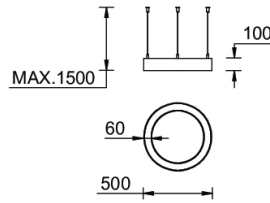

GAVLE 5 (GAV-90101)

Technical information

Material	Aluminium
Light source	192 & 192 LED
Power	52 W
Lumen	4976 - 5195 lm
Efficacy	96 - 100 lm/W
Driver option	Integral control gear for On/Off (-ND), DALI (-DA). Remote driver is included for 1-10V (-DI)

Driver	Constant current (CC)
Input voltage	220-240 V 50/60 Hz
Optic	O
Optic value	Opal
Optic (2nd)	O
Optic (2nd) value	Opal

CCT / CRI	3000K CRI80, 4000K CRI80
Dimming type	On/Off, 1-10V, DALI
Product colours	Black, White, Matt Silver, Concrete - Urban, Softscape - Urban, Stone - Urban, Corten - Urban, Oak - Woodland, Walnut - Woodland, Pine - Woodland
Weight	4.7 kg
Operating temperature	-20 °C to 40 °C
Variants (On/Off, 1-10V, DALI)	Compatible with EN/ IEC 60598-2-22: Suitable for emergency installations as central supply, non-maintained (Z0)

Gavle 500