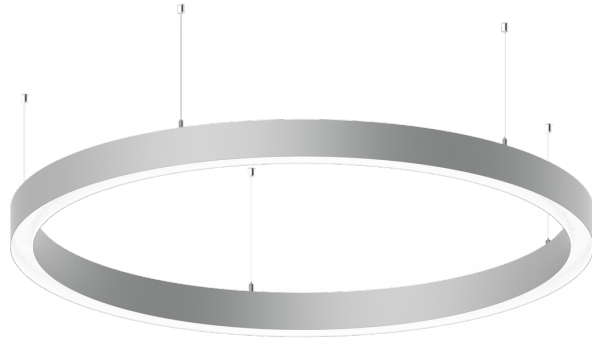

GAVLE 5 (GAV-90101)**Product description**

Down (Optic) & Up (Optic 2nd) - 60x100 mm - 500 mm

**Luminaire Structure**

- Integral control gear for On/Off (-ND), DALI (-DA).
Remote driver is included for 1-10V (-DI)

Optic

0 / 0

Product colour

01 - Black (RAL 9011)

03 - White (RAL 9003)

05 - Matt Silver (RAL 9006)

Special finishes upon request

SU01 - Concrete - Urban

Material	Aluminium
Light source	192 & 192 LED
Power	52 W
Lumen	4976 - 5195 lm
Efficacy	96 - 100 lm/W
Driver option	Integral control gear for On/Off (-ND), DALI (-DA). Remote driver is included for 1-10V (-DI)