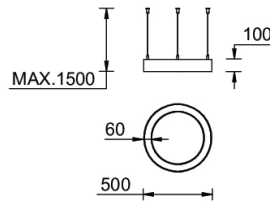

GAVLE 5 (GAV-90102)

Technical information

Material	Aluminium
Light source	288 & 288 LED
Power	52 W
Lumen	5195 lm
Efficacy	100 lm/W
Driver option	Integral control gear

Driver	Constant current (CC)
Input voltage	220-240 V 50/60 Hz
Optic	0
Optic value	102°
CCT / CRI	TW (2700K - 6500K)
Dimming type	DALI

Product colours	Black, White, Matt Silver, Concrete - Urban, Softscape - Urban, Stone - Urban, Corten - Urban, Oak - Woodland, Walnut - Woodland, Pine - Woodland
Weight	4.7 kg
Operating temperature	-20 °C to 40 °C
Variants (DALI)	Compatible with EN/ IEC 60598-2-22: Suitable for emergency installations as central supply, non-maintained (Z0)

Gavle 500