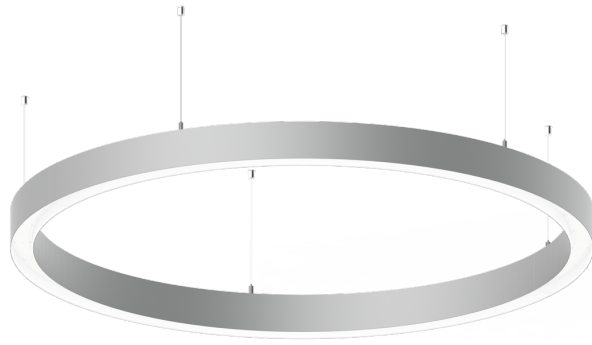

GAVLE 5 (GAV-90102)**Product description**

Down (Optic) & Up (Optic 2nd) - 60x100 mm - 500 mm
- TW

**Luminaire Structure**

- Integral control gear

Optic

0

Product colour

01 - Black (RAL
9011)

SW02 - Walnut -
Woodland

SW03 - Pine -
Woodland

GAVLE 5 (GAV-90102)

Technical information

Material	Aluminium
Light source	288 & 288 LED
Power	52 W
Lumen	5195 lm
Efficacy	100 lm/W
Driver option	Integral control gear