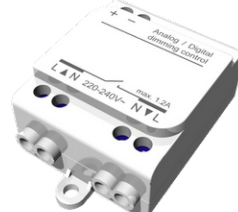

SW02 - Walnut -
Woodland

SW03 - Pine -
Woodland

GAVLE 5 (GAV-90102)

Technical information

Material	Aluminium
Light source	288 & 288 LED
Power	52 W
Lumen	5195 lm
Efficacy	100 lm/W
Driver option	Integral control gear

Driver	Constant current (CC)
Input voltage	220-240 V 50/60 Hz
Optic	0
Optic value	102°
CCT / CRI	TW (2700K - 6500K)
Dimming type	DALI

Product colours	Black, White, Matt Silver, Concrete - Urban, Softscape - Urban, Stone - Urban, Corten - Urban, Oak - Woodland, Walnut - Woodland, Pine - Woodland
Weight	4.7 kg
Operating temperature	-20 °C to 40 °C
Variants (DALI)	Compatible with EN/ IEC 60598-2-22: Suitable for emergency installations as central supply, non-maintained (Z0)

Gavle 500

Accessories

Supply cable surface mounting box
A80981

Xpress wireless switch
A90591

Wireless bluetooth converter
A90291

DALI Control System
Control-DALI