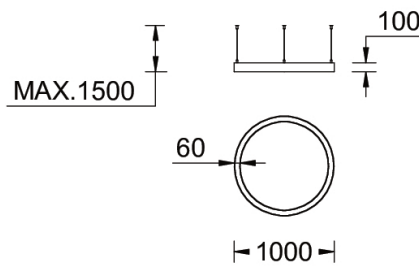

GAVLE 5 (GAV-90114)

Technical information

Material	Aluminium	Driver	Constant current (CC)	Product colours	Black, White, Matt Silver, Concrete
Light source	960 & 960 LED	Input voltage	400 mA,		- Urban, Softscape - Urban, Stone
Power	106 W	Optic	0	- Urban, Corten - Urban, Oak -	Woodland, Walnut - Woodland,
Lumen	3650 lm	Optic value	102°	Pine - Woodland	
Efficacy	34 lm/W	CCT / CRI	RGBW30, RGBW40	Weight	8.8 kg
Driver option	Remote driver (included)	Dimming type	DMX, DMX/RDM	Operating temperature	-20 °C to 40 °C
				Variants (DMX/RDM)	Compatible with EN/ IEC 60598-2-22: Suitable for emergency installations as central supply, non-maintained (Z0)

GAV-90114