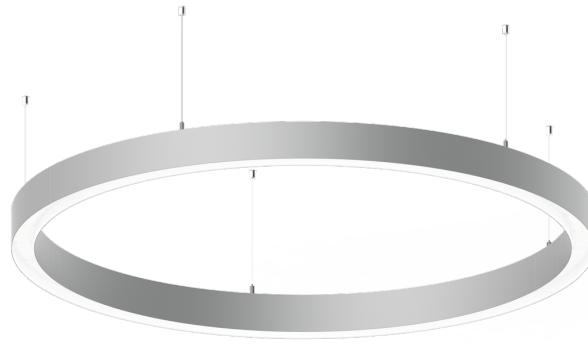

GAVLE 5 (GAV-90114)

Product description

Down (Optic) & Up (Optic 2nd) - 60x100 mm - 1000 mm - RGBW DMX

Luminaire Structure

- Extruded aluminium bended profile with powder coating
- Stainless steel fasteners in grade 316
- Stainless steel, adjustable, suspension (1.5 m) complete with electrical wires in white for mounting
- Opal PMMA diffuser (UGR <19) for glare control

- Up and down light distribution options
- Passive thermal management
- Integral control gear
- Remote driver is included for dimming type: 1-10V (-DI) for GAV-90001, GAV-90011, GAV-90021, GAV-90031, GAV-90041, GAV-90051, GAV-90061, GAV-90071, GAV-90101, GAV-90111, GAV-90121, GAV-90131, GAV-90141, GAV-90151, GAV-90161, GAV-90171