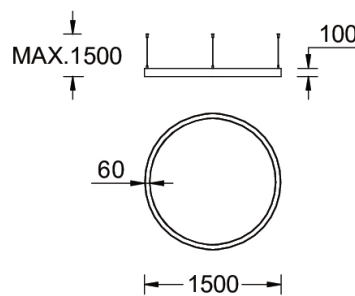

GAVLE 5 (GAV-90124)

Technical information

Material	Aluminium	Driver	Constant current (CC)	Product colours	Black, White, Matt Silver, Concrete - Urban, Softscape - Urban, Stone - Urban, Corten - Urban, Oak - Woodland, Walnut - Woodland, Pine - Woodland
Light source	1536 & 1536 LED	Input voltage	200 mA,	Weight	13.7 kg
Power	172 W	Optic	0	Operating temperature	-20 °C to 40 °C
Lumen	5600 lm	Optic value	102°	Variants (DMX/RDM)	Compatible with EN/ IEC 60598-2-22: Suitable for emergency installations as central supply, non-maintained (Z0)
Efficacy	33 lm/W	CCT / CRI	RGBW30, RGBW40		
Driver option	Remote driver (included)	Dimming type	DMX, DMX/RDM		

GAV-90124