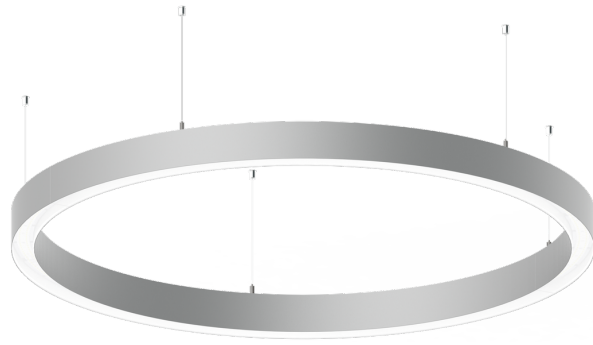

GAVLE 5 (GAV-90124)

Product description

Down (Optic) & Up (Optic 2nd) - 60x100 mm - 1500 mm- RGBW DMX