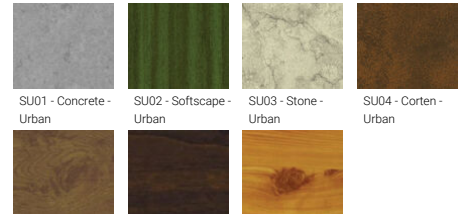

GAVLE 5 (GAV-90134)

Product description

Down (Optic) & Up (Optic 2nd) - 60x100 mm - 2000 mm - RGBW DMX

Luminaire Structure

- Extruded aluminium bended profile with powder coating
- Stainless steel fasteners in grade 316
- Stainless steel, adjustable, suspension (1.5 m) complete with electrical wires in white for mounting
- Opal PMMA diffuser (UGR <19) for glare control

- Wireless control available through Bluetooth connection
- Daylight and occupancy sensor options

Optic

0

Product colour

01 - Black (RAL 9011) 03 - White (RAL 9003) 05 - Matt Silver (RAL 9006)

Special finishes upon request

SU01 - Concrete - Urban SU02 - Softscape - Urban SU03 - Stone - Urban SU04 - Corten - Urban
SW01 - Oak - Woodland SW02 - Walnut - Woodland SW03 - Pine - Woodland

GAVLE 5 (GAV-90134)

Technical information

Material	Aluminium	Driver	Constant current (CC)	Product colours	Black, White, Matt Silver, Concrete - Urban, Softscape - Urban, Stone - Urban, Corten - Urban, Oak - Woodland, Walnut - Woodland, Pine - Woodland
Light source	1920 & 1920 LED	Input voltage	400 mA,	Weight	18.6 kg
Power	216 W	Optic	0	Operating temperature	-20 °C to 40 °C
Lumen	7320 lm	Optic value	102°	Variants (DMX/RDM)	Compatible with EN/ IEC 60598-2-22: Suitable for emergency installations as central supply, non-maintained (Z0)
Efficacy	34 lm/W	CCT / CRI	RGBW30, RGBW40		
Driver option	Remote driver (included)	Dimming type	DMX, DMX/RDM		