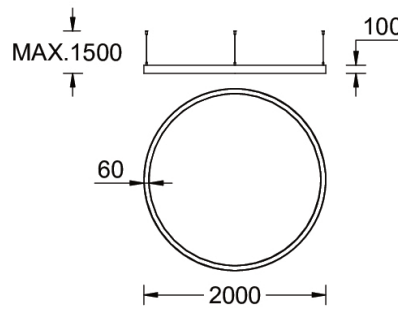

GAVLE 5 (GAV-90134)

Technical information

Material	Aluminium	Driver	Constant current (CC)	Product colours	Black, White, Matt Silver, Concrete - Urban, Softscape - Urban, Stone - Urban, Corten - Urban, Oak - Woodland, Walnut - Woodland, Pine - Woodland
Light source	1920 & 1920 LED	Input voltage	400 mA,	Weight	18.6 kg
Power	216 W	Optic	0	Operating temperature	-20 °C to 40 °C
Lumen	7320 lm	Optic value	102°	Variants (DMX/RDM)	Compatible with EN/ IEC 60598-2-22: Suitable for emergency installations as central supply, non-maintained (Z0)
Efficacy	34 lm/W	CCT / CRI	RGBW30, RGBW40		
Driver option	Remote driver (included)	Dimming type	DMX, DMX/RDM		

GAV-90134