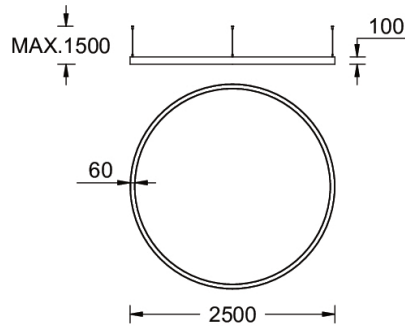

GAVLE 5 (GAV-90141)

Technical information

Material	Aluminium
Light source	960 & 960 LED
Power	250 W
Lumen	25323 - 26433 lm
Efficacy	101 - 106 lm/W
Driver option	Integral control gear for On/Off (-ND), DALI (-DA). Remote driver is included for 1-10V (-DI)

Driver	Constant current (CC)
Input voltage	220-240 V 50/60 Hz
Optic	O
Optic value	Opal
Optic (2nd)	O
Optic (2nd) value	Opal

CCT / CRI	3000K CRI80, 4000K CRI80
Dimming type	On/Off, 1-10V, DALI
Product colours	Black, White, Matt Silver, Concrete - Urban, Softscape - Urban, Stone - Urban, Corten - Urban, Oak - Woodland, Walnut - Woodland, Pine - Woodland
Weight	25.0 kg
Operating temperature	-20 °C to 40 °C
Variants (1-10V, DALI)	Compatible with EN/ IEC 60598-2-22: Suitable for emergency installations as central supply, non-maintained (Z0)

GAV-90141