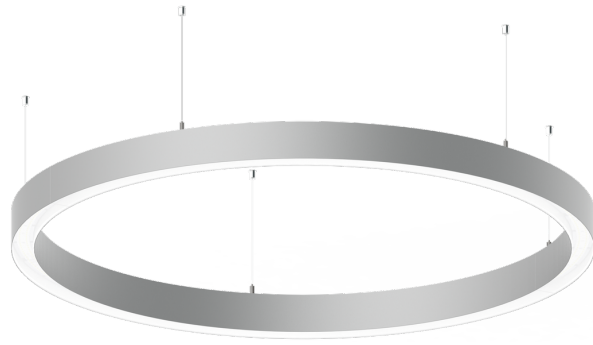

GAVLE 5 (GAV-90141)

Product description

Down (Optic) & Up (Optic 2nd) - 60x100 mm - 2500 mm

Luminaire Structure

- Extruded aluminium bended profile with powder coating
- Stainless steel fasteners in grade 316
- Stainless steel, adjustable, suspension (1.5 m) complete with electrical wires in white for mounting
- Opal PMMA diffuser (UGR <19) for glare control

- Up and down light distribution options
- Passive thermal management
- Integral control gear
- Remote driver is included for dimming type: 1-10V (-DI) for GAV-90001, GAV-90011, GAV-90021, GAV-90031, GAV-90041, GAV-90051, GAV-90061, GAV-90071, GAV-90101, GAV-90111, GAV-90121, GAV-90131, GAV-90141, GAV-90151, GAV-90161, GAV-90171