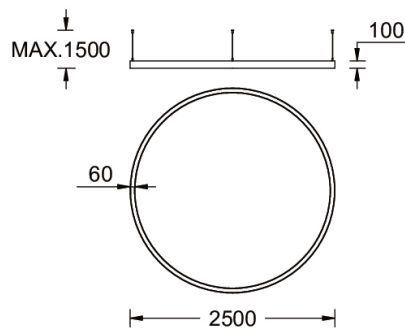

GAVLE 5 (GAV-90144)

Technical information

Material	Aluminium	Driver	Constant current (CC)	Product colours	Black, White, Matt Silver, Concrete - Urban, Softscape - Urban, Stone - Urban, Corten - Urban, Oak - Woodland, Walnut - Woodland, Pine - Woodland
Light source	2688 & 2688 LED	Input voltage	200 mA,	Weight	24.5 kg
Power	296 W	Optic	0	Operating temperature	-20 °C to 40 °C
Lumen	9252 lm	Optic value	102°	Variants (DMX/RDM)	Compatible with EN/ IEC 60598-2-22: Suitable for emergency installations as central supply, non-maintained (Z0)
Efficacy	31 lm/W	CCT / CRI	RGBW30, RGBW40		
Driver option	Remote driver (included)	Dimming type	DMX, DMX/RDM		

GAV-90144