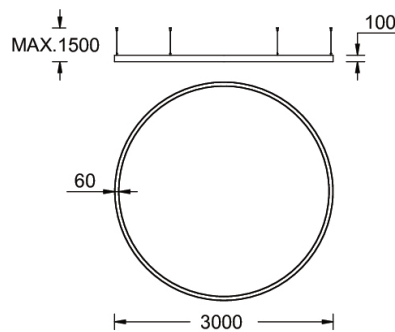

GAVLE 5 (GAV-90152)

Technical information

Material	Aluminium	Driver	Constant current (CC)	Product colours	Black, White, Matt Silver, Concrete - Urban, Softscape - Urban, Stone - Urban, Corten - Urban, Oak - Woodland, Walnut - Woodland, Pine - Woodland	
Light source	2304 & 2304 LED	Input voltage	250 mA,		Weight	30.7 kg
Power	294 W	Optic	0	Operating temperature	-20 °C to 40 °C	
Lumen	30314 lm	Optic value	102°	Variants (DALI)	Compatible with EN/ IEC 60598-2-22: Suitable for emergency installations as central supply, non-maintained (Z0)	
Efficacy	103 lm/W	CCT / CRI	TW (2700K - 6500K)			
Driver option	Remote driver (included)	Dimming type	DALI			

GAV-90152