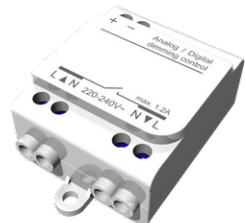

**GAVLE 5 (GAV-90152)**

**Product description**

Down (Optic) & Up (Optic 2nd) - 60x100 mm - 3000 mm - TW

**Luminaire Structure**

- Extruded aluminium bended profile with powder coating
- Stainless steel fasteners in grade 316
- Stainless steel, adjustable, suspension (1.5 m) complete with electrical wires in white for mounting
- Opal PMMA diffuser (UGR <19) for glare control

- Up and down light distribution options
- Passive thermal management
- Integral control gear
- Remote driver is included for dimming type: 1-10V (-DI) for GAV-90001, GAV-90011, GAV-90021, GAV-90031, GAV-90041, GAV-90051, GAV-90061, GAV-90071, GAV-90101, GAV-90111, GAV-90121, GAV-90131, GAV-90141, GAV-90151, GAV-90161, GAV-90171

**GAVLE 5 (GAV-90152)**

**Technical information**

<b>Material</b>	Aluminium	<b>Driver</b>	Constant current (CC)	<b>Product colours</b>	Black, White, Matt Silver, Concrete - Urban, Softscape - Urban, Stone - Urban, Corten - Urban, Oak - Woodland, Walnut - Woodland, Pine - Woodland
<b>Light source</b>	2304 & 2304 LED	<b>Input voltage</b>	250 mA,		<b>Weight</b>
<b>Power</b>	294 W	<b>Optic</b>	0	<b>Operating temperature</b>	-20 °C to 40 °C
<b>Lumen</b>	30314 lm	<b>Optic value</b>	102°	<b>Variants (DALI)</b>	Compatible with EN/ IEC 60598-2-22: Suitable for emergency installations as central supply, non-maintained (Z0)
<b>Efficacy</b>	103 lm/W	<b>CCT / CRI</b>	TW (2700K - 6500K)		
<b>Driver option</b>	Remote driver (included)	<b>Dimming type</b>	DALI		

GAV-90152

**Accessories**

Supply cable surface mounting box  
**A80981**

Wireless bluetooth converter  
**A90291**

Xpress wireless switch  
**A90591**

DALI Control System  
**Control-DALI**