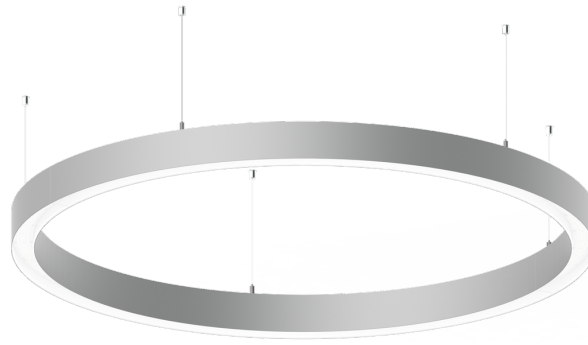

**GAVLE 5 (GAV-90152)**

**Product description**

Down (Optic) & Up (Optic 2nd) - 60x100 mm - 3000 mm - TW

**Luminaire Structure**

- Extruded aluminium bended profile with powder coating
- Stainless steel fasteners in grade 316
- Stainless steel, adjustable, suspension (1.5 m) complete with electrical wires in white for mounting
- Opal PMMA diffuser (UGR <19) for glare control

- Up and down light distribution options
- Passive thermal management
- Integral control gear
- Remote driver is included for dimming type: 1-10V (-DI) for GAV-90001, GAV-90011, GAV-90021, GAV-90031, GAV-90041, GAV-90051, GAV-90061, GAV-90071, GAV-90101, GAV-90111, GAV-90121, GAV-90131, GAV-90141, GAV-90151, GAV-90161, GAV-90171